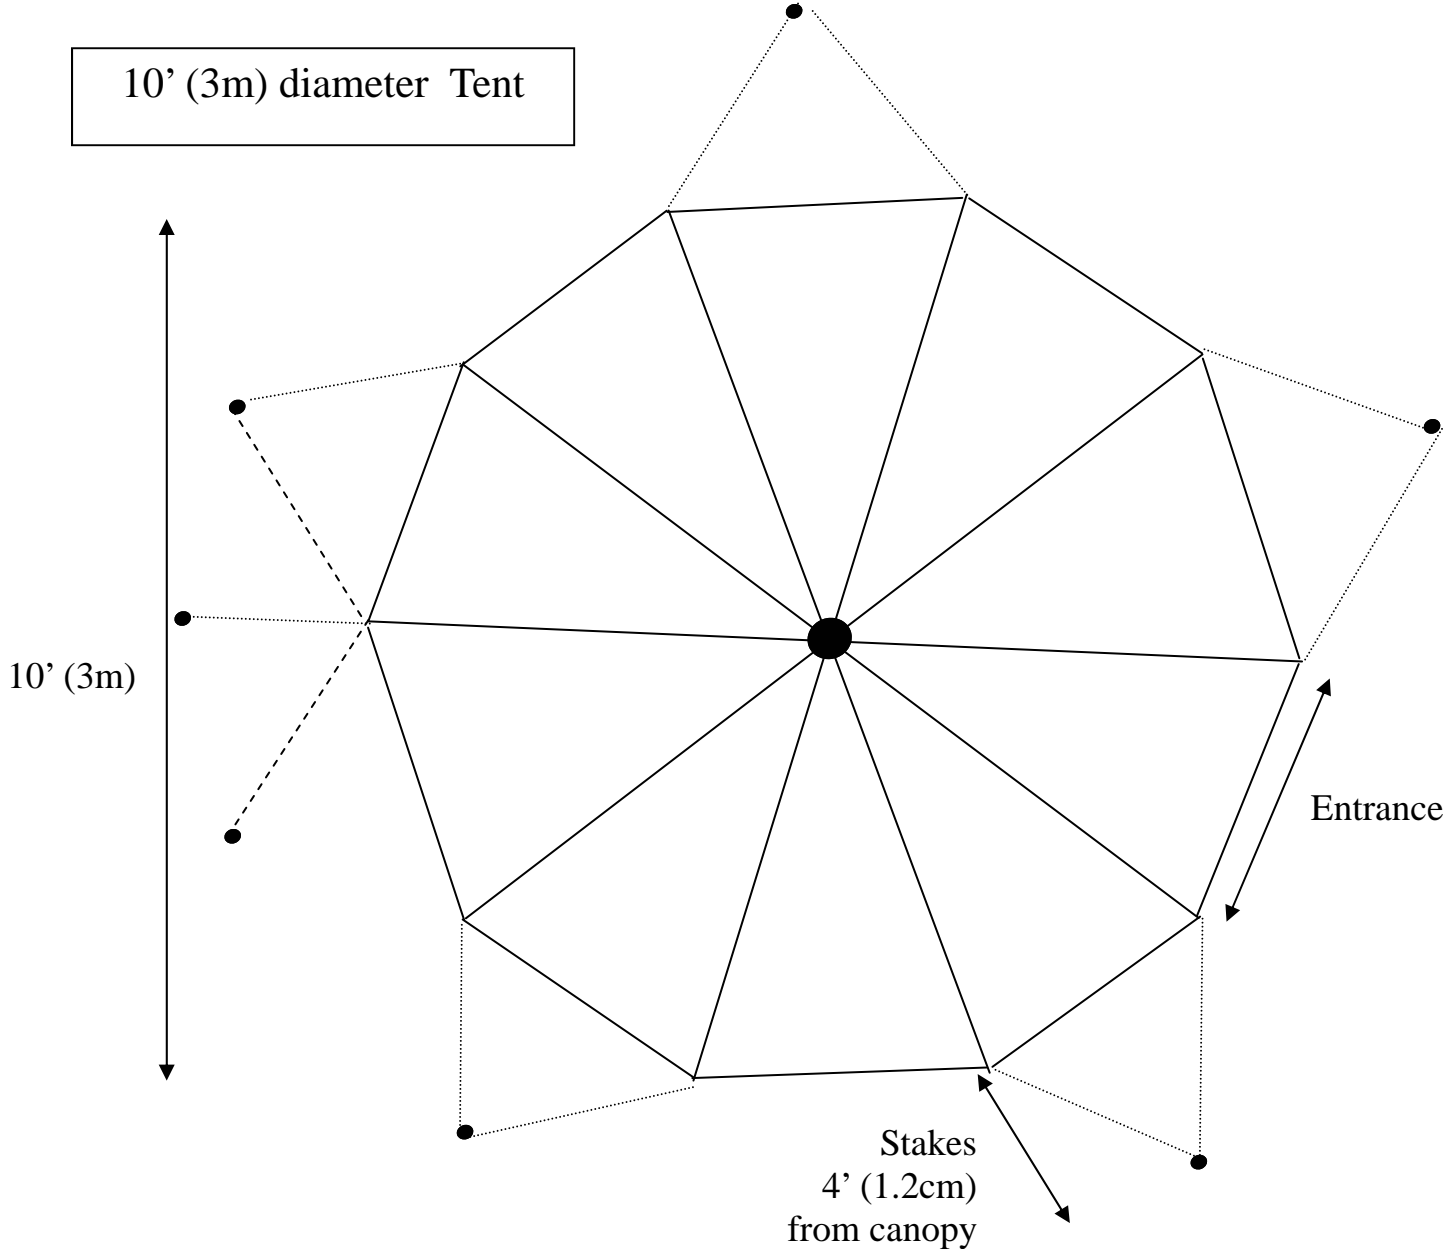

10' (3m) diameter Tent

Belle Tents

7 stakes

10 of 6' (1.8m) side poles

- Guy ropes
- Stabilizer ropes
- Seam ropes

Area: 78 ft² (7m²)

Weight:

All sizes approximate

10' (3m)

Entrance 3' (92cm)

Stakes
4' (1.2m)
from canopy