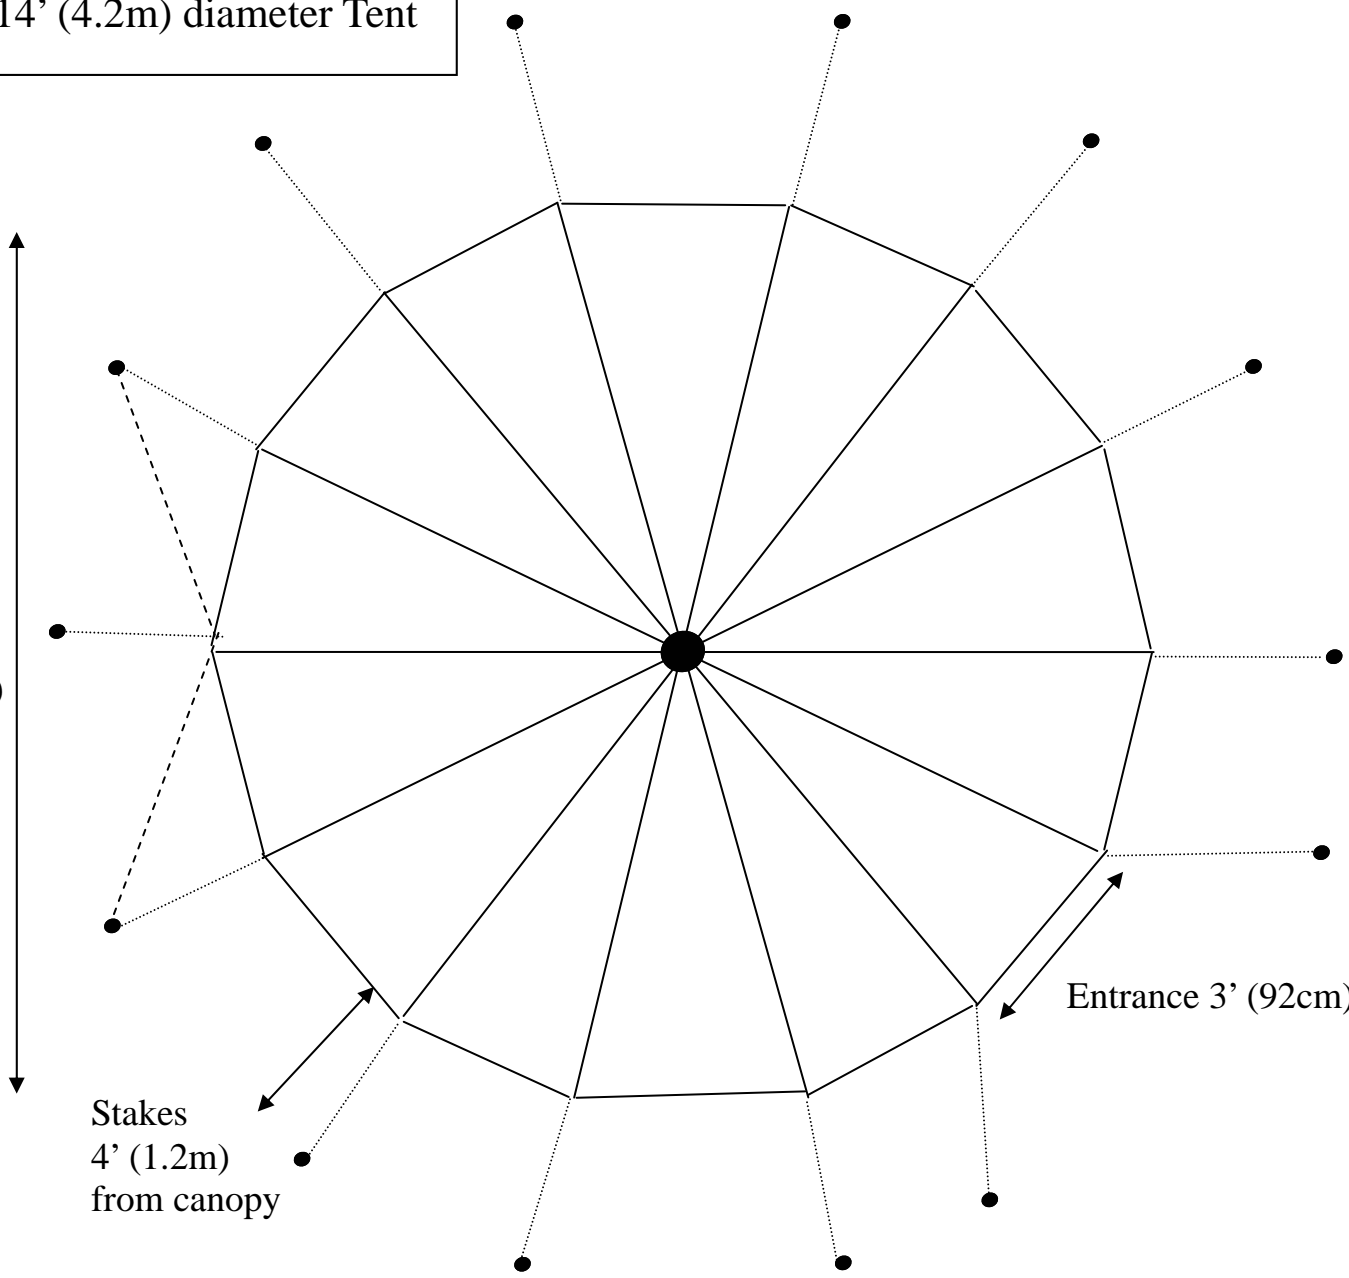

14' (4.2m) diameter Tent

Belle Tents

14 stakes

14 of 6' (1.8m) side poles

..... Guy ropes
----- Stabilizer ropes

Area: 150 ft² (13.5m²)

All sizes approximate

14' (4.2m)

Stakes
4' (1.2m)
from canopy

Entrance 3' (92cm)

14' (4.2m) diameter Tent with 6' x 5'
(1.8 x 1.5m) entrance awning

Belle Tents

9 stakes

15 of 6' (1.8m) side poles

..... Guy ropes
----- Stabilizer ropes
- - - - - Seam ropes

Area: 150 ft² (13.5m²)

All sizes approximate

14' (4.2m)

Stakes
4' (1.2m)
from canopy

5' (1.5m)

Entrance 6' (1.8m)