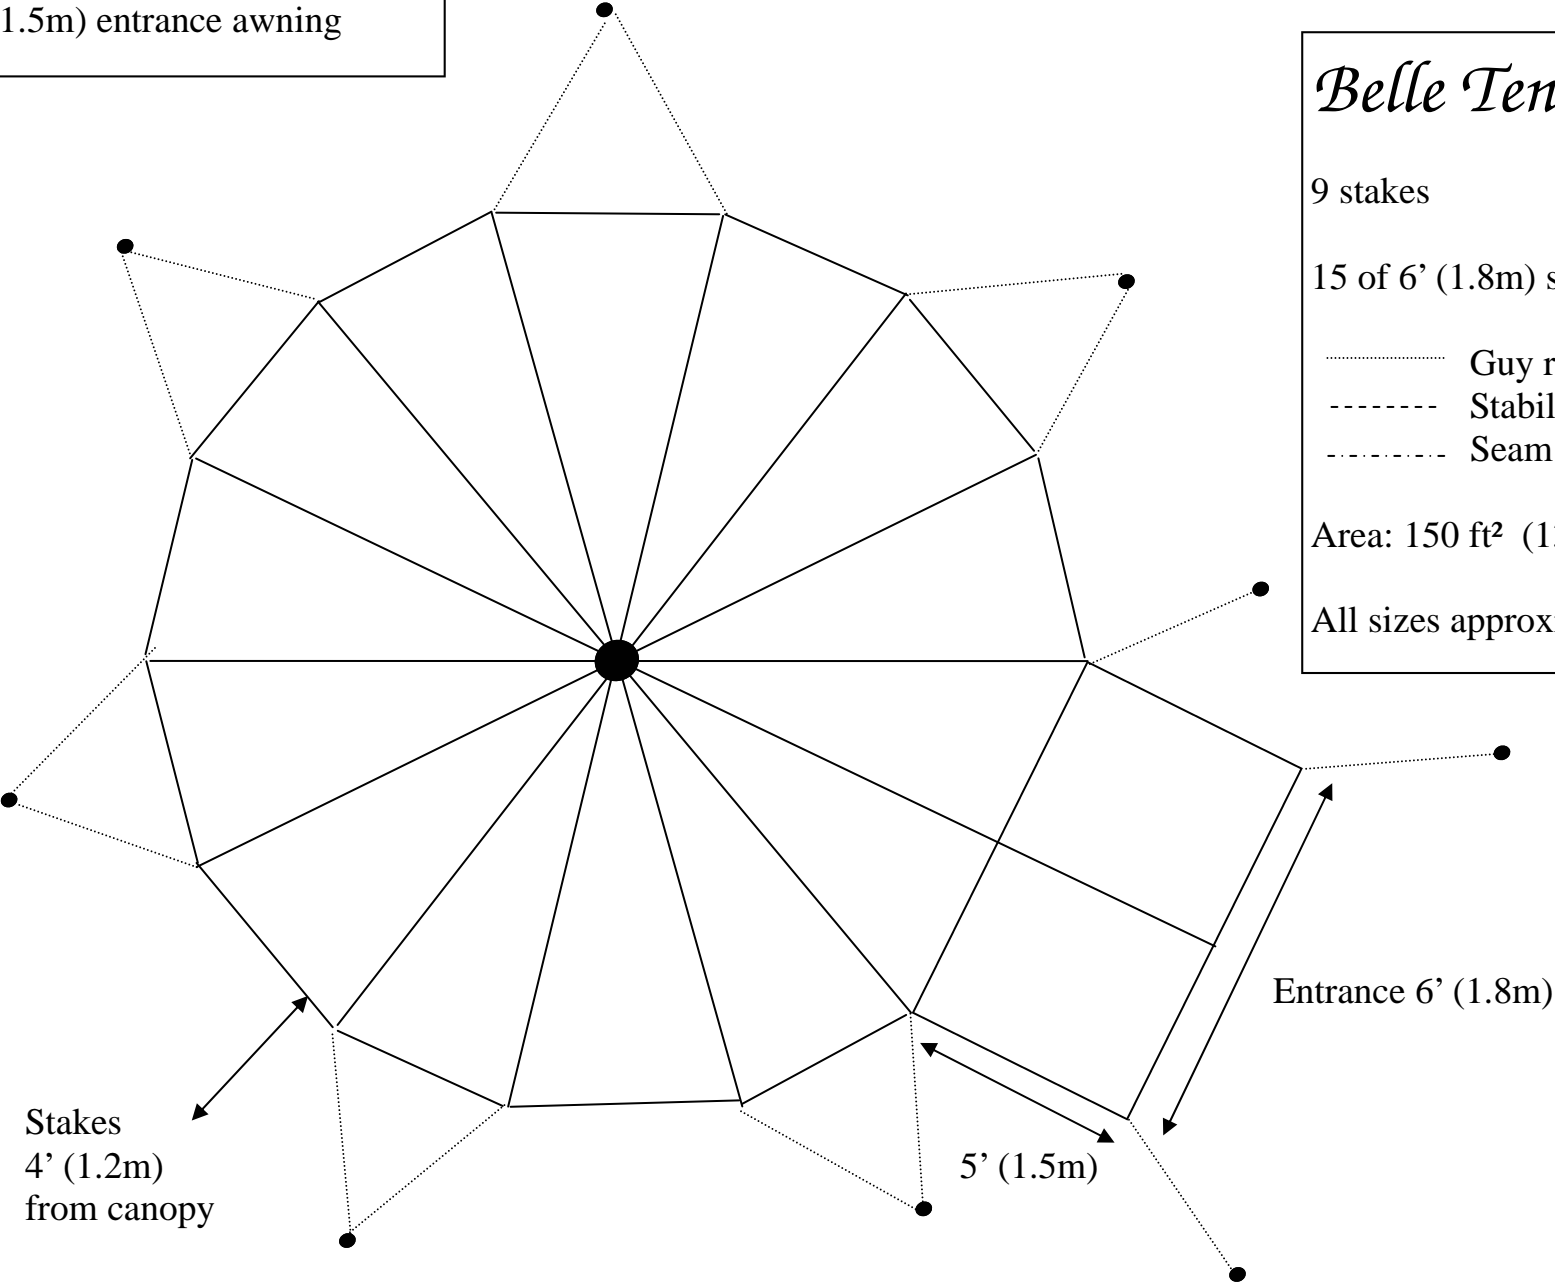

14' (4.2m) diameter Tent

Belle Tents

14 stakes

14 of 6' (1.8m) side poles

..... Guy ropes
----- Stabilizer ropes

Area: 150 ft² (13.5m²)

All sizes approximate

14' (4.2m)

Stakes
4' (1.2m)
from canopy

Entrance 3' (92cm)

14' (4.2m) diameter Tent with 6' x 5'
(1.8 x 1.5m) entrance awning

Belle Tents

9 stakes

15 of 6' (1.8m) side poles

..... Guy ropes
----- Stabilizer ropes
- - - - - Seam ropes

Area: 150 ft² (13.5m²)

All sizes approximate

14' (4.2m)

Stakes
4' (1.2m)
from canopy

5' (1.5m)

Entrance 6' (1.8m)