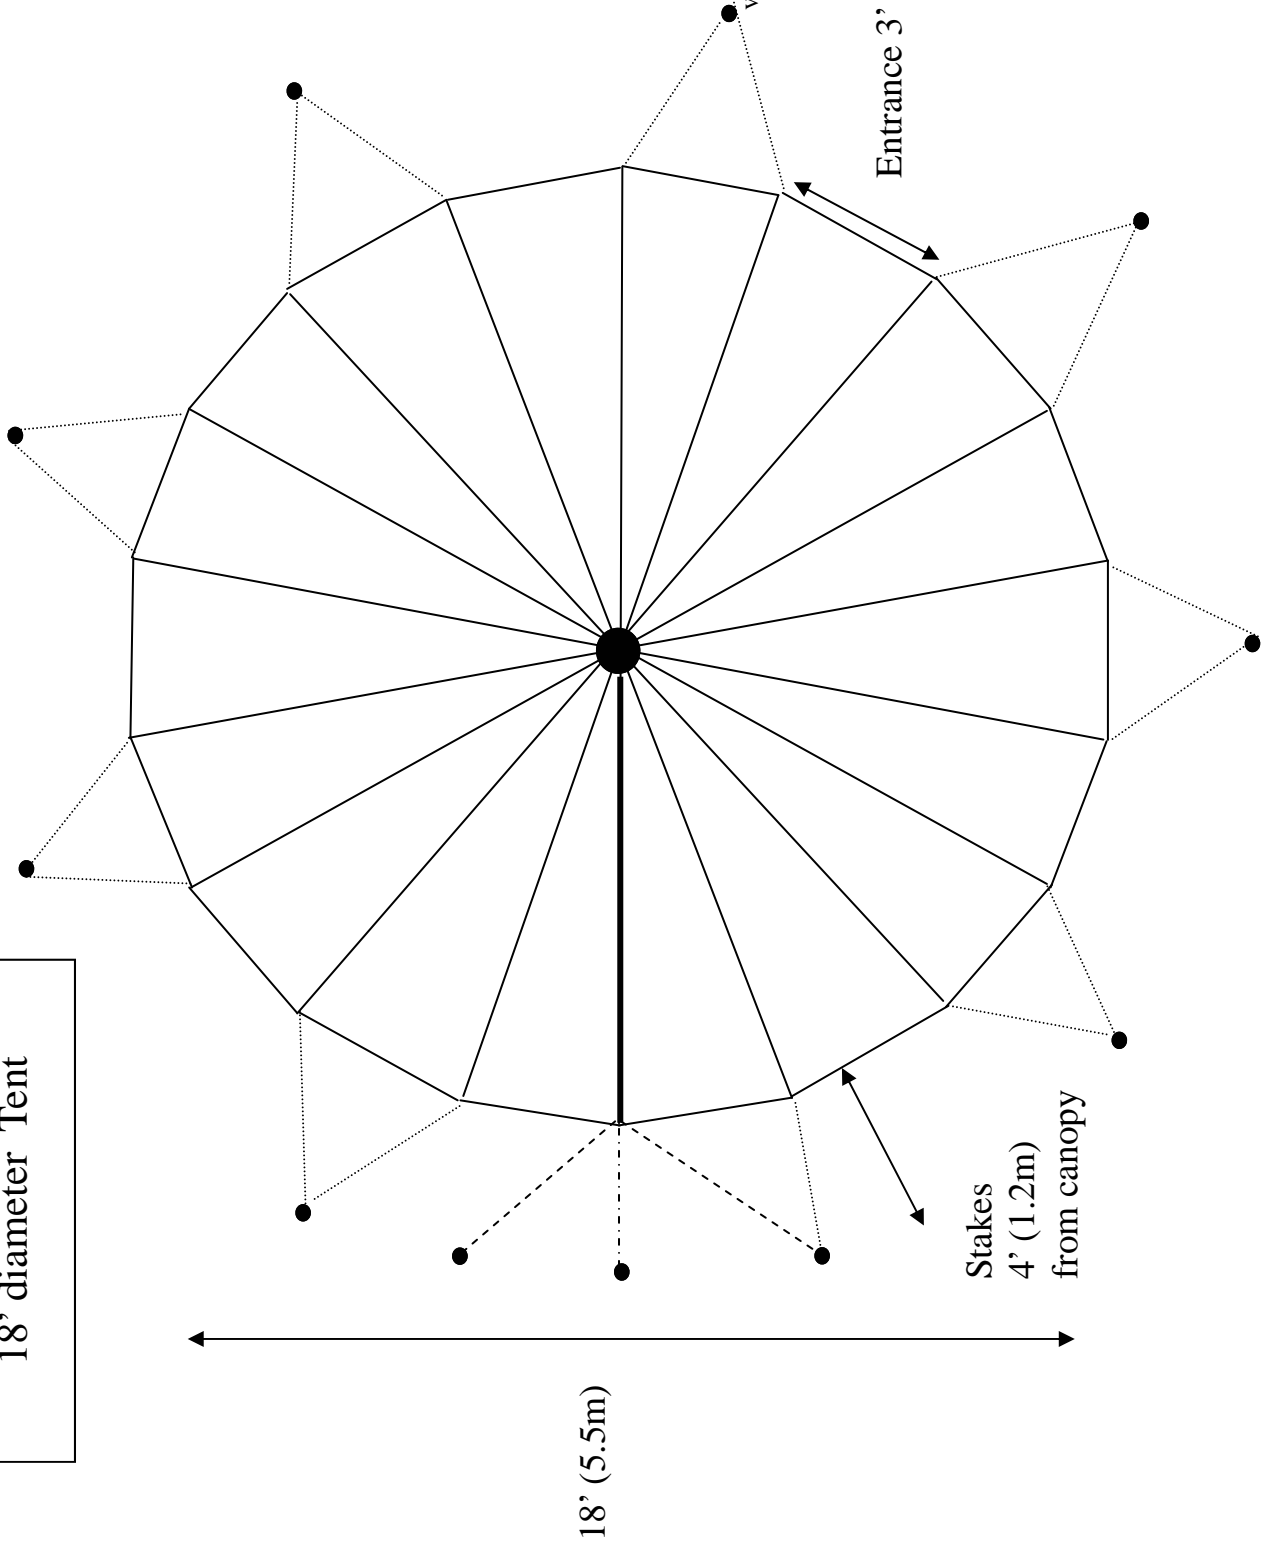

18' diameter Tent

Belle Tents

11 stakes
18 of 6' (1.8m) side poles

— Lacing seam
..... Guy ropes
- - - Stabilizer ropes
- · - · - Seam ropes

Area: 250 ft² (23m²)
All sizes approximate

18' (5.5m)

Entrance 3' (92cm)

Stakes
4' (1.2m)
from canopy