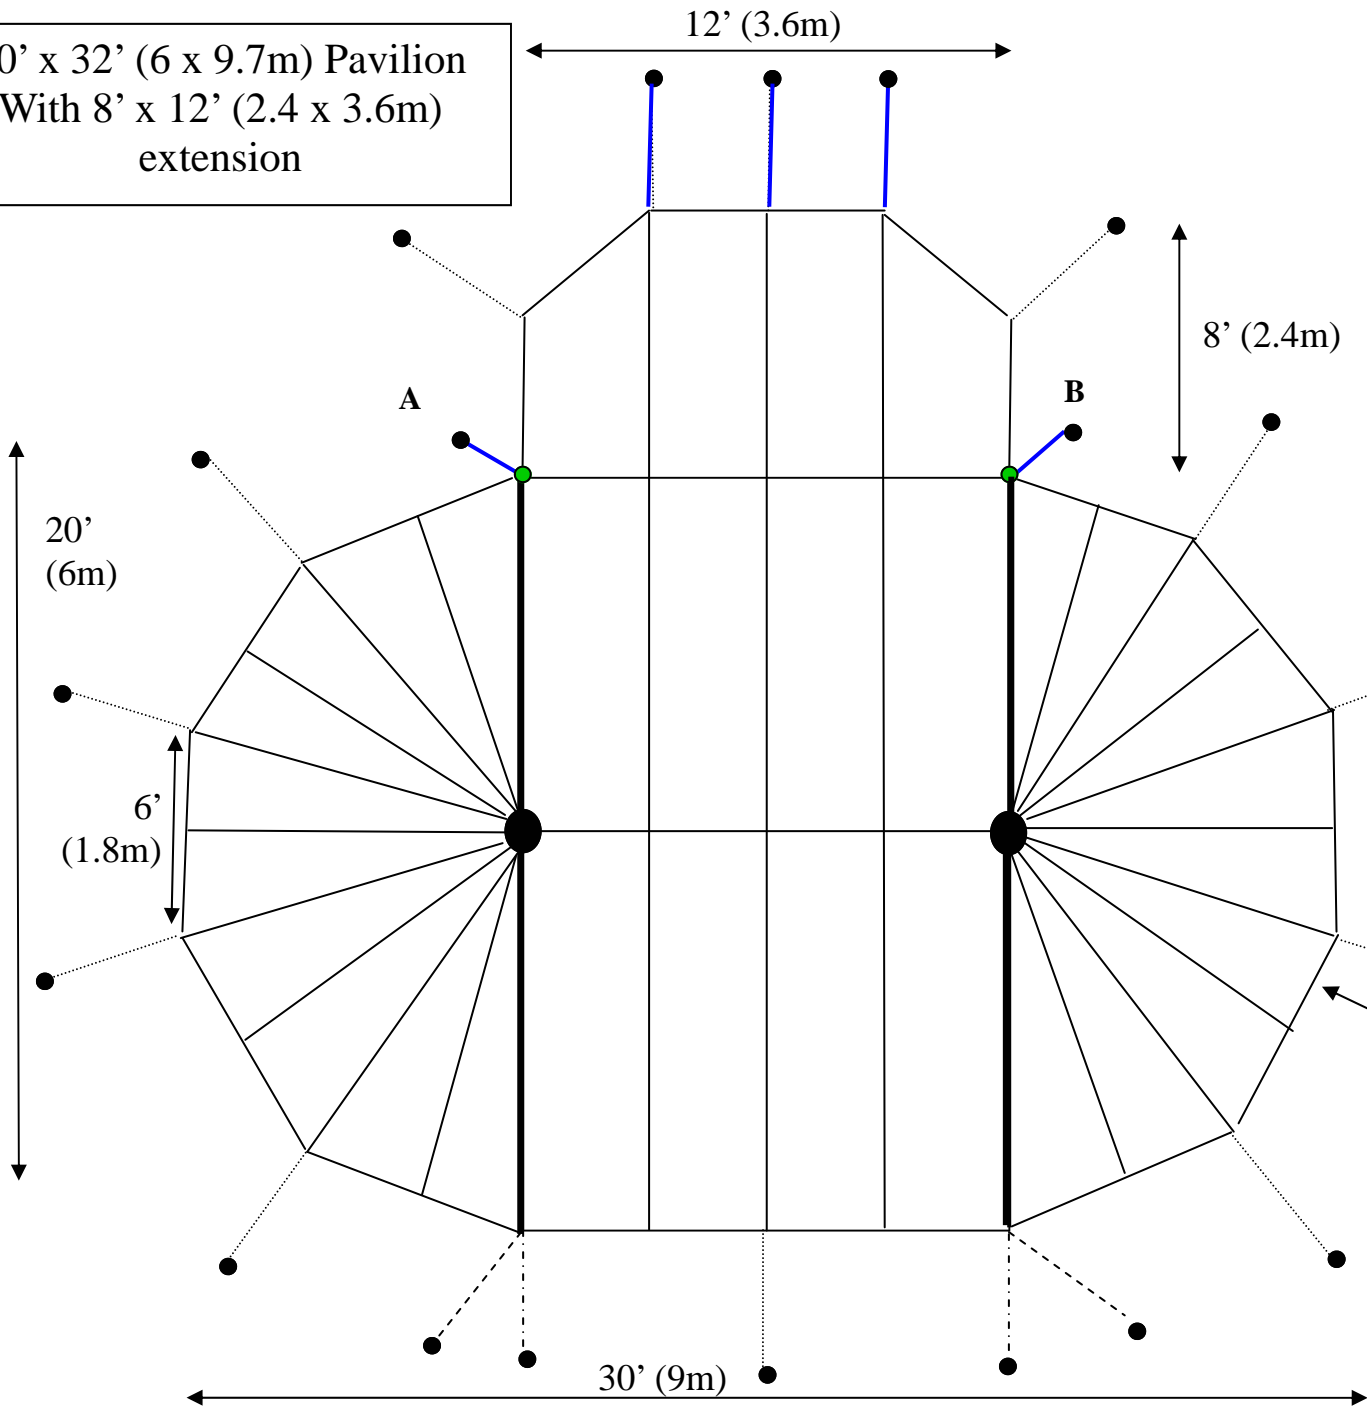

20' x 32' (6 x 9.7m) Marquee
 With 8' x 12' (2.4 x 3.6m)
 extension

Belle Tents

20 stakes
 28 of 7' (2.1m) side poles
 2 of 7'6" (2.3m) side poles ●
 2 of 8' (2.45m) side poles ●

— Lacing seam
 Guy ropes
 - - - - Stabilizer ropes
 - · - · Seam ropes
 — Ratchet Straps

Area: 638 ft² (58m²)

All sizes approximate

20' x 32' (6 x 9.7m) Pavilion
 With 8' x 12' (2.4 x 3.6m)
 extension

Belle Tents

20 stakes
 14 of 7' (2.1m) side poles
 2 of 8' (2.45m) side poles ●

—— Lacing seam
 Guy ropes
 - - - - Stabilizer ropes
 - · - · Seam ropes
 ——— Ratchet Straps

Area: 615 ft² (55.5m²)

● All sizes approximate