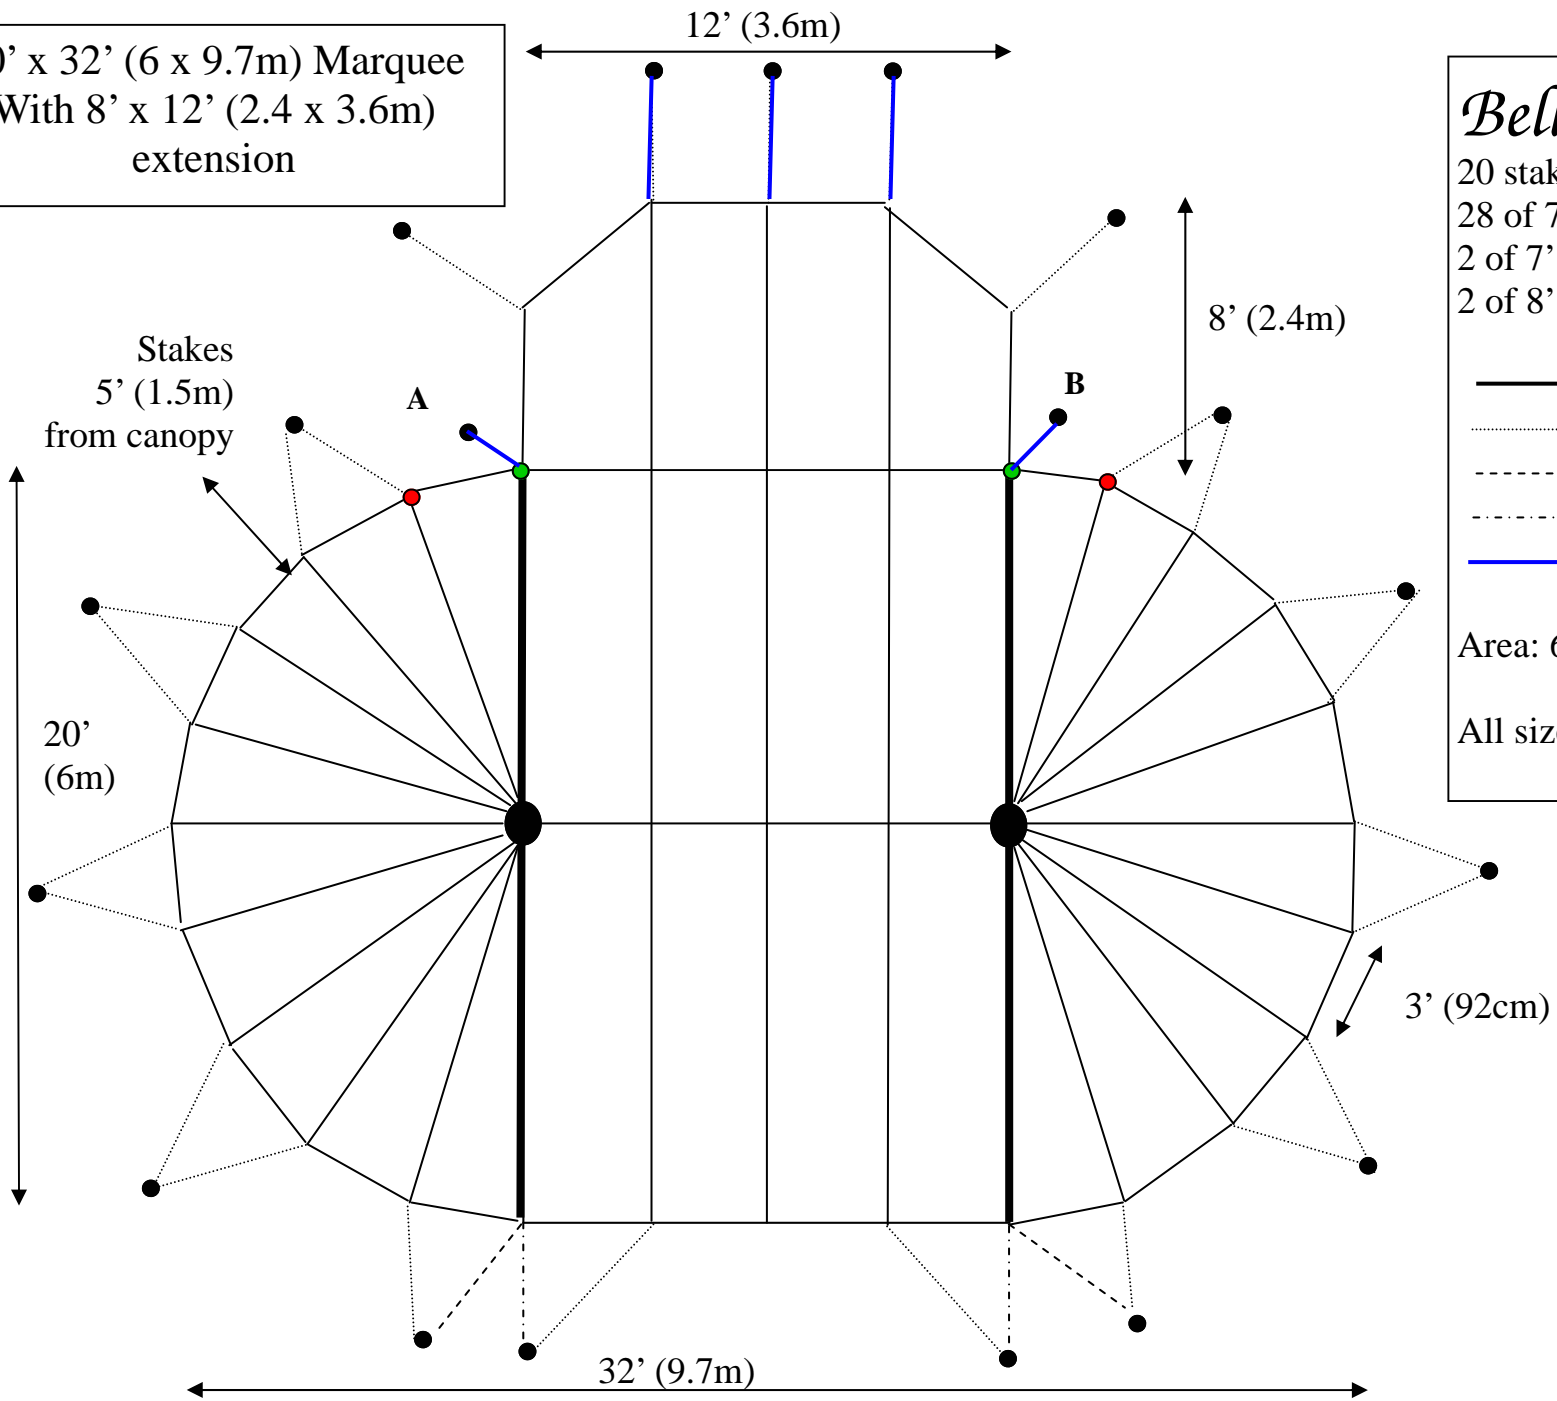

20' x 32' (6 x 9.7m) Marquee
 With 8' x 12' (2.4 x 3.6m)
 extension

Belle Tents

20 stakes
 28 of 7' (2.1m) side poles
 2 of 7'6" (2.3m) side poles ●
 2 of 8' (2.45m) side poles ●

— Lacing seam
 Guy ropes
 - - - - Stabilizer ropes
 - · - · Seam ropes
 — Ratchet Straps

Area: 638 ft² (58m²)

All sizes approximate

20' x 32' (6 x 9.7m) Pavilion
 With 8' x 12' (2.4 x 3.6m)
 extension

Belle Tents

20 stakes
 14 of 7' (2.1m) side poles
 2 of 8' (2.45m) side poles ●

—— Lacing seam
 Guy ropes
 - - - - Stabilizer ropes
 - · - · Seam ropes
 ——— Ratchet Straps

Area: 615 ft² (55.5m²)

● All sizes approximate