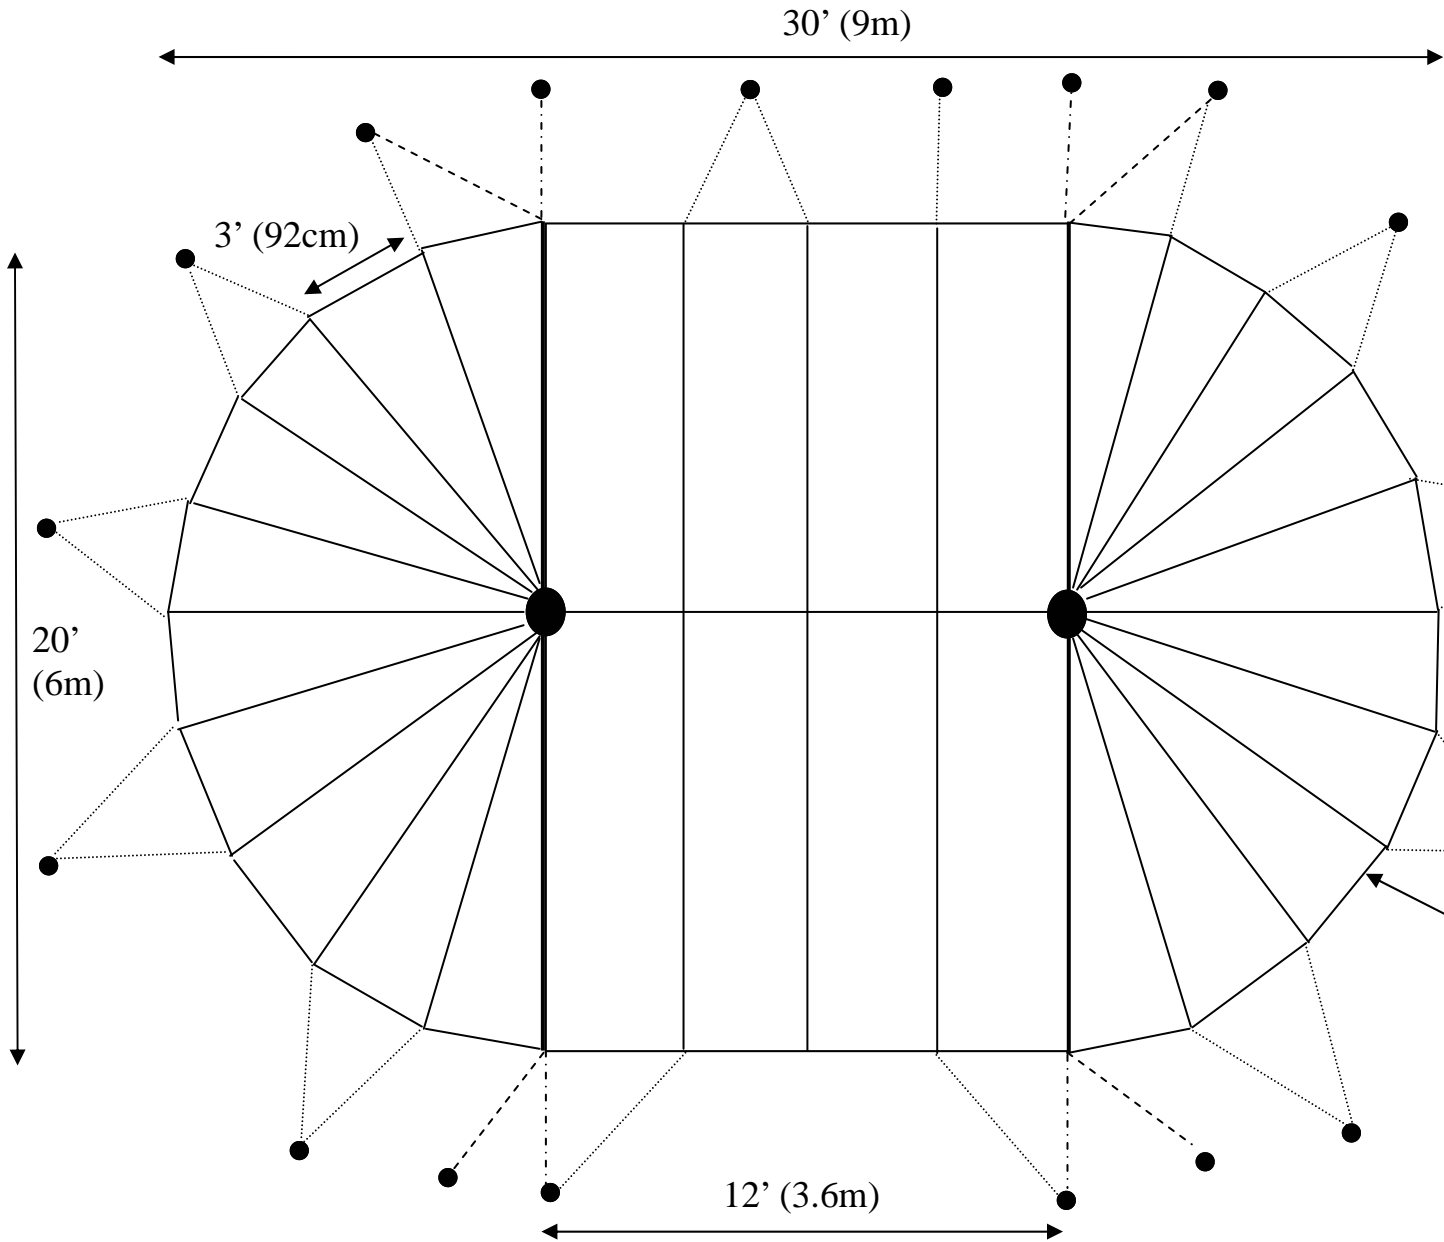

20' x 32' (6 x 9.7m) Marquee

*Belle Tents*

20 stakes  
28 of 7' (2.1m) side poles

- Lacing seam
- ..... Guy ropes
- Stabilizer ropes
- . - . Seam ropes

Area: 554 ft<sup>2</sup> (50m<sup>2</sup>)

All sizes approximate

Stakes  
5' (1.5m)  
from canopy

20' x 30' (6 x 9m) Pavilion marquee

*Belle Tents*

18 stakes  
14 of 7' (2.1m) side poles

— Lacing seam  
..... Guy ropes  
- - - - Stabilizer ropes  
- - - - Seam ropes

Area: 523 ft<sup>2</sup> (48m<sup>2</sup>)

All sizes approximate

Stakes  
5' (1.5m) from  
canopy