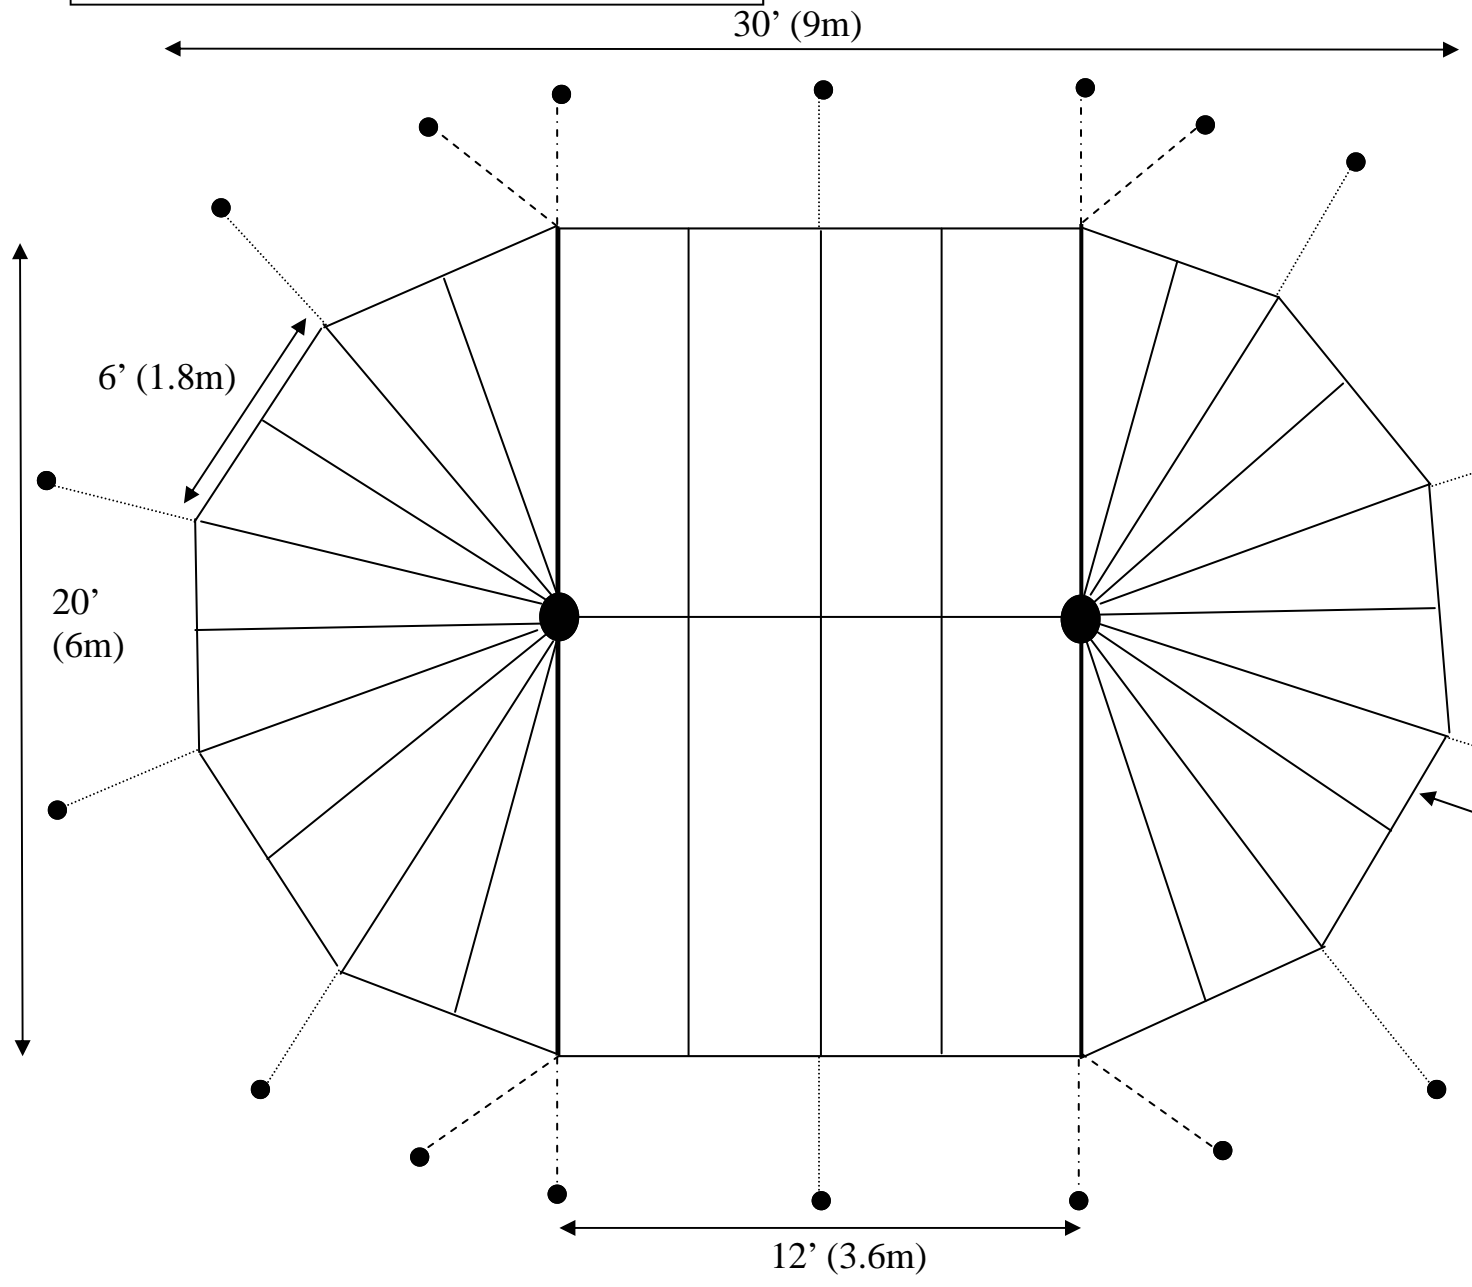

20' x 32' (6 x 9.7m) Marquee

Belle Tents

20 stakes
28 of 7' (2.1m) side poles

- Lacing seam
- Guy ropes
- Stabilizer ropes
- Seam ropes

Area: 554 ft² (50m²)

All sizes approximate

Stakes
5' (1.5m)
from canopy

20' x 30' (6 x 9m) Pavilion marquee

Belle Tents

18 stakes
14 of 7' (2.1m) side poles

— Lacing seam
..... Guy ropes
- - - - Stabilizer ropes
- . - . Seam ropes

Area: 523 ft² (48m²)

All sizes approximate

Stakes
5' (1.5m) from
canopy