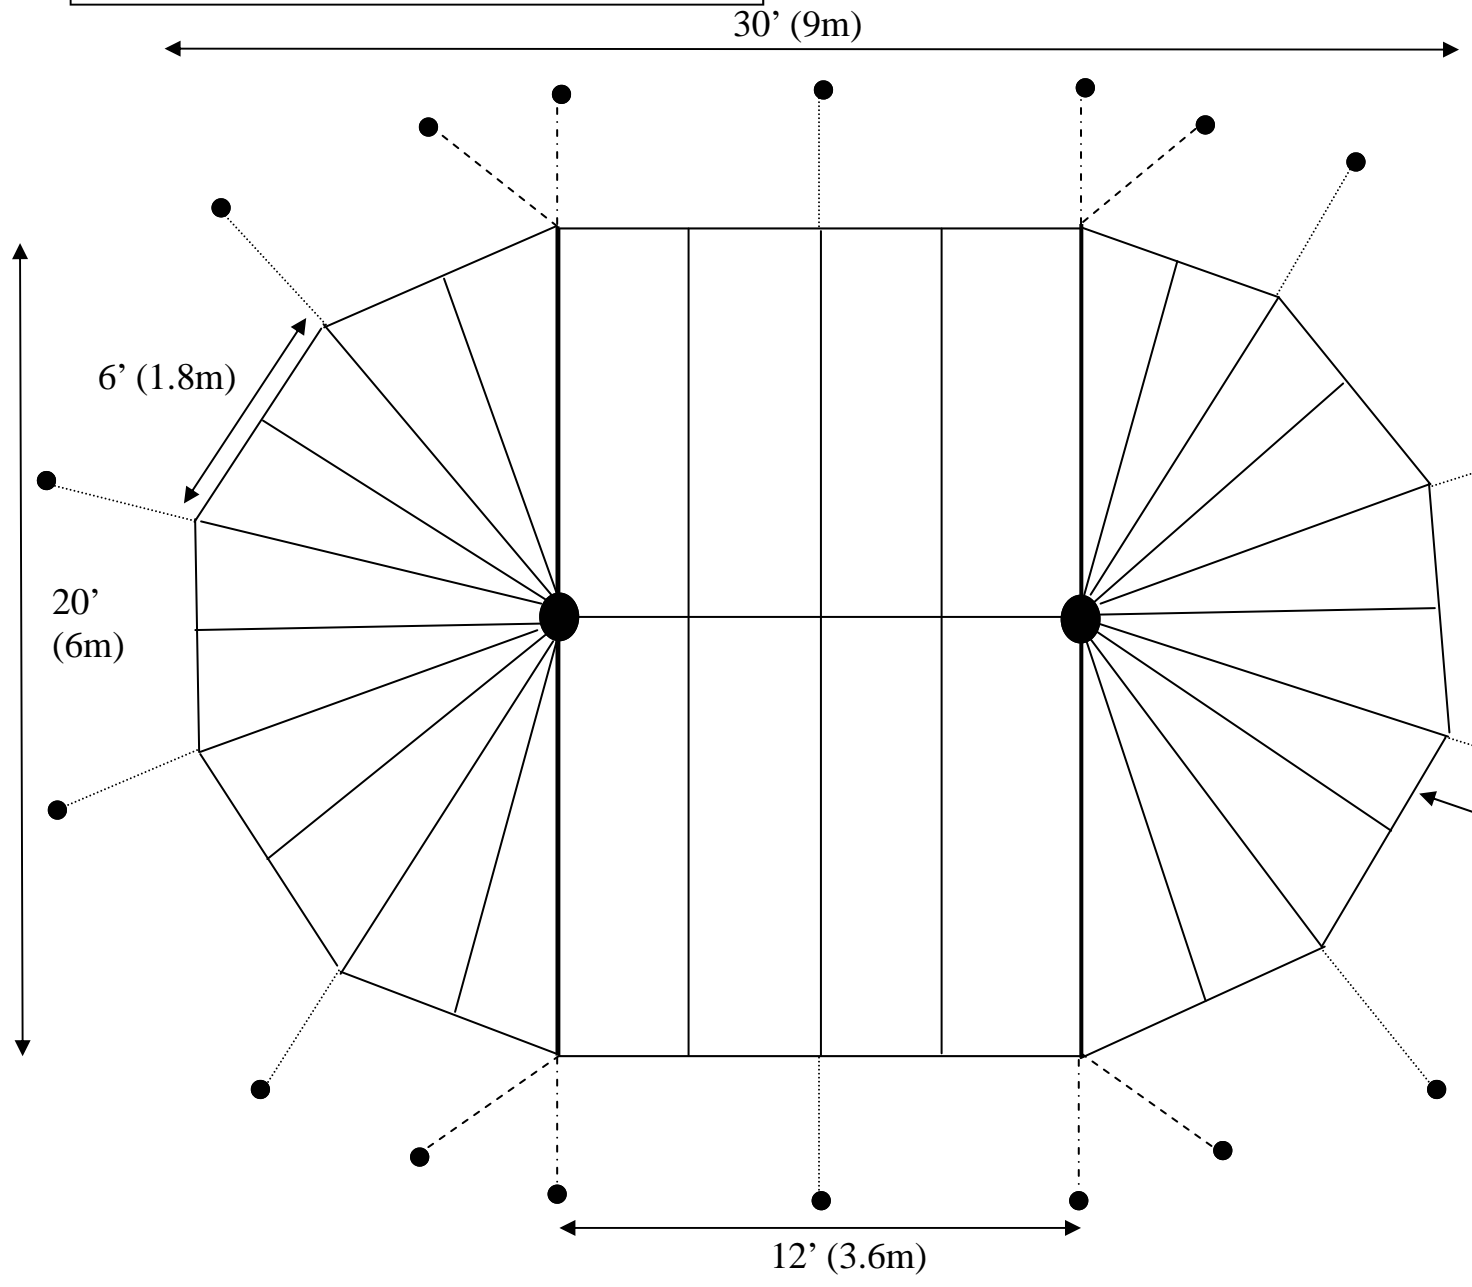

20' x 32' (6 x 9.7m) Marquee

*Belle Tents*

20 stakes  
28 of 7' (2.1m) side poles

- Lacing seam
- ..... Guy ropes
- Stabilizer ropes
- . - . Seam ropes

Area: 554 ft<sup>2</sup> (50m<sup>2</sup>)

All sizes approximate

Stakes  
5' (1.5m)  
from canopy

20' x 30' (6 x 9m) Pavilion marquee

*Belle Tents*

18 stakes  
14 of 7' (2.1m) side poles

— Lacing seam  
..... Guy ropes  
- - - - Stabilizer ropes  
- - - - Seam ropes

Area: 523 ft<sup>2</sup> (48m<sup>2</sup>)

All sizes approximate

Stakes  
5' (1.5m) from  
canopy