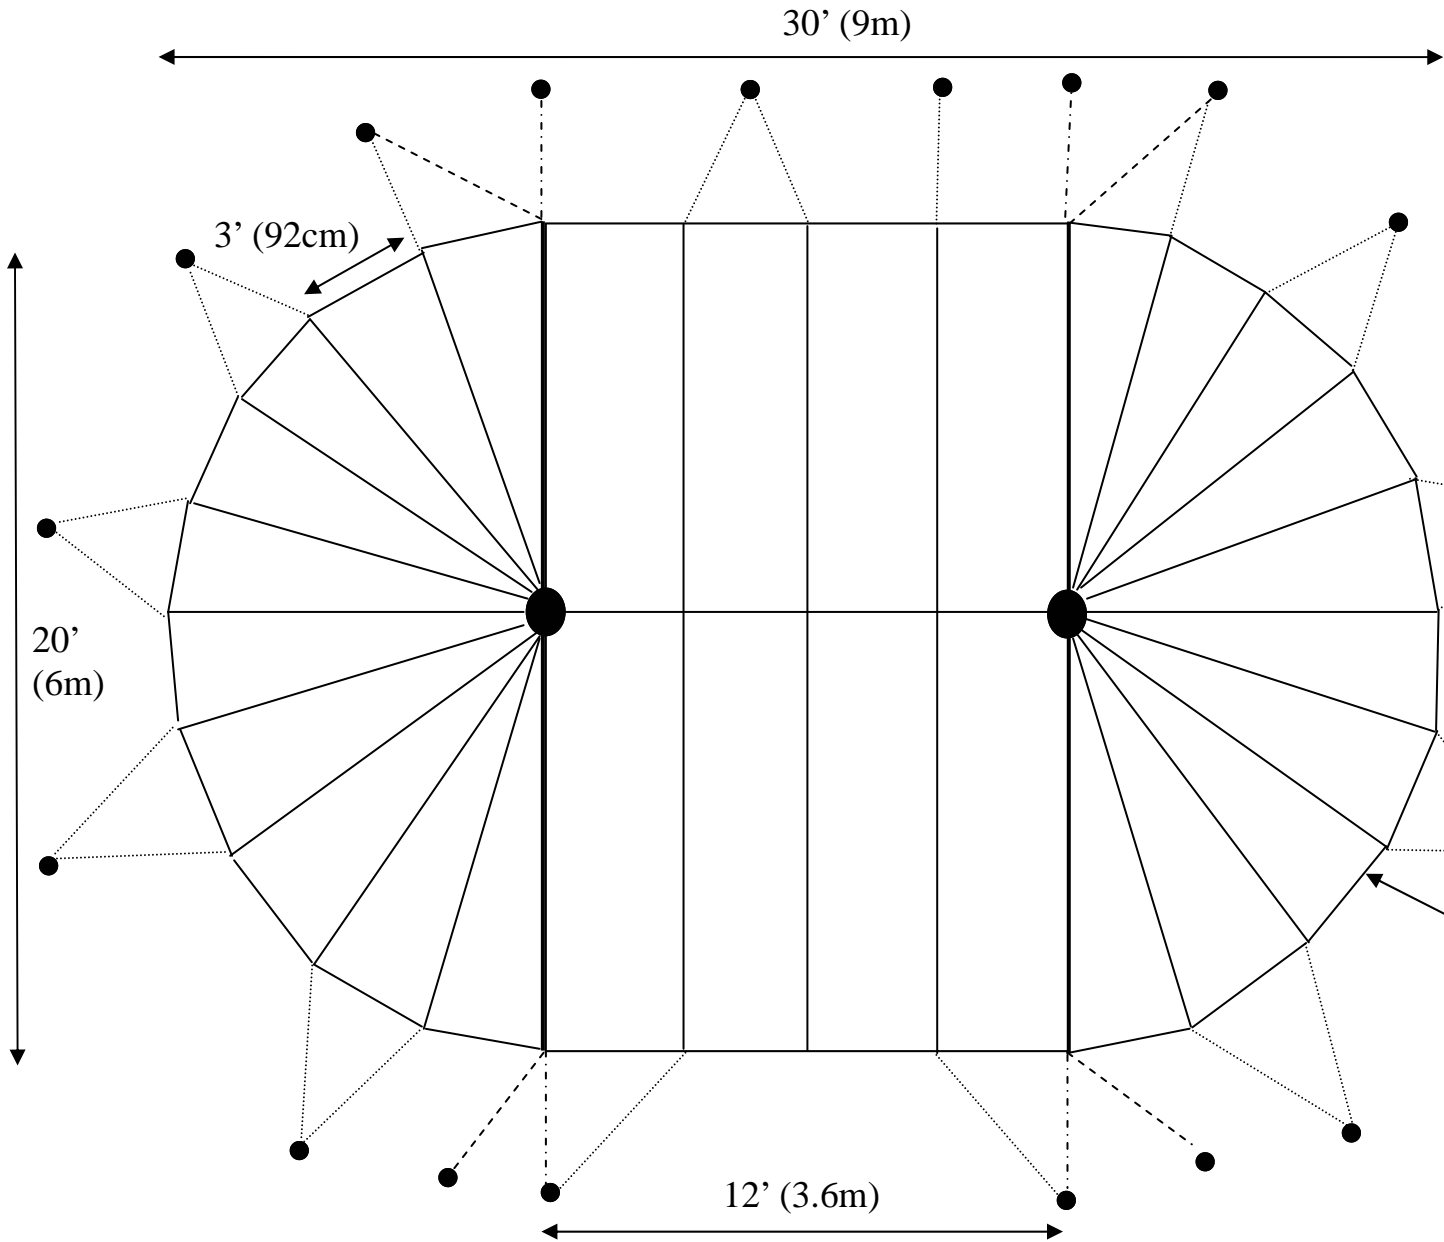

20' x 32' (6 x 9.7m) Marquee

Belle Tents

20 stakes
28 of 7' (2.1m) side poles

- Lacing seam
- Guy ropes
- Stabilizer ropes
- Seam ropes

Area: 554 ft² (50m²)

All sizes approximate

Stakes
5' (1.5m)
from canopy

20' x 30' (6 x 9m) Pavilion marquee

Belle Tents

18 stakes
14 of 7' (2.1m) side poles

— Lacing seam
..... Guy ropes
- - - - Stabilizer ropes
- . - . Seam ropes

Area: 523 ft² (48m²)

All sizes approximate

Stakes
5' (1.5m) from
canopy