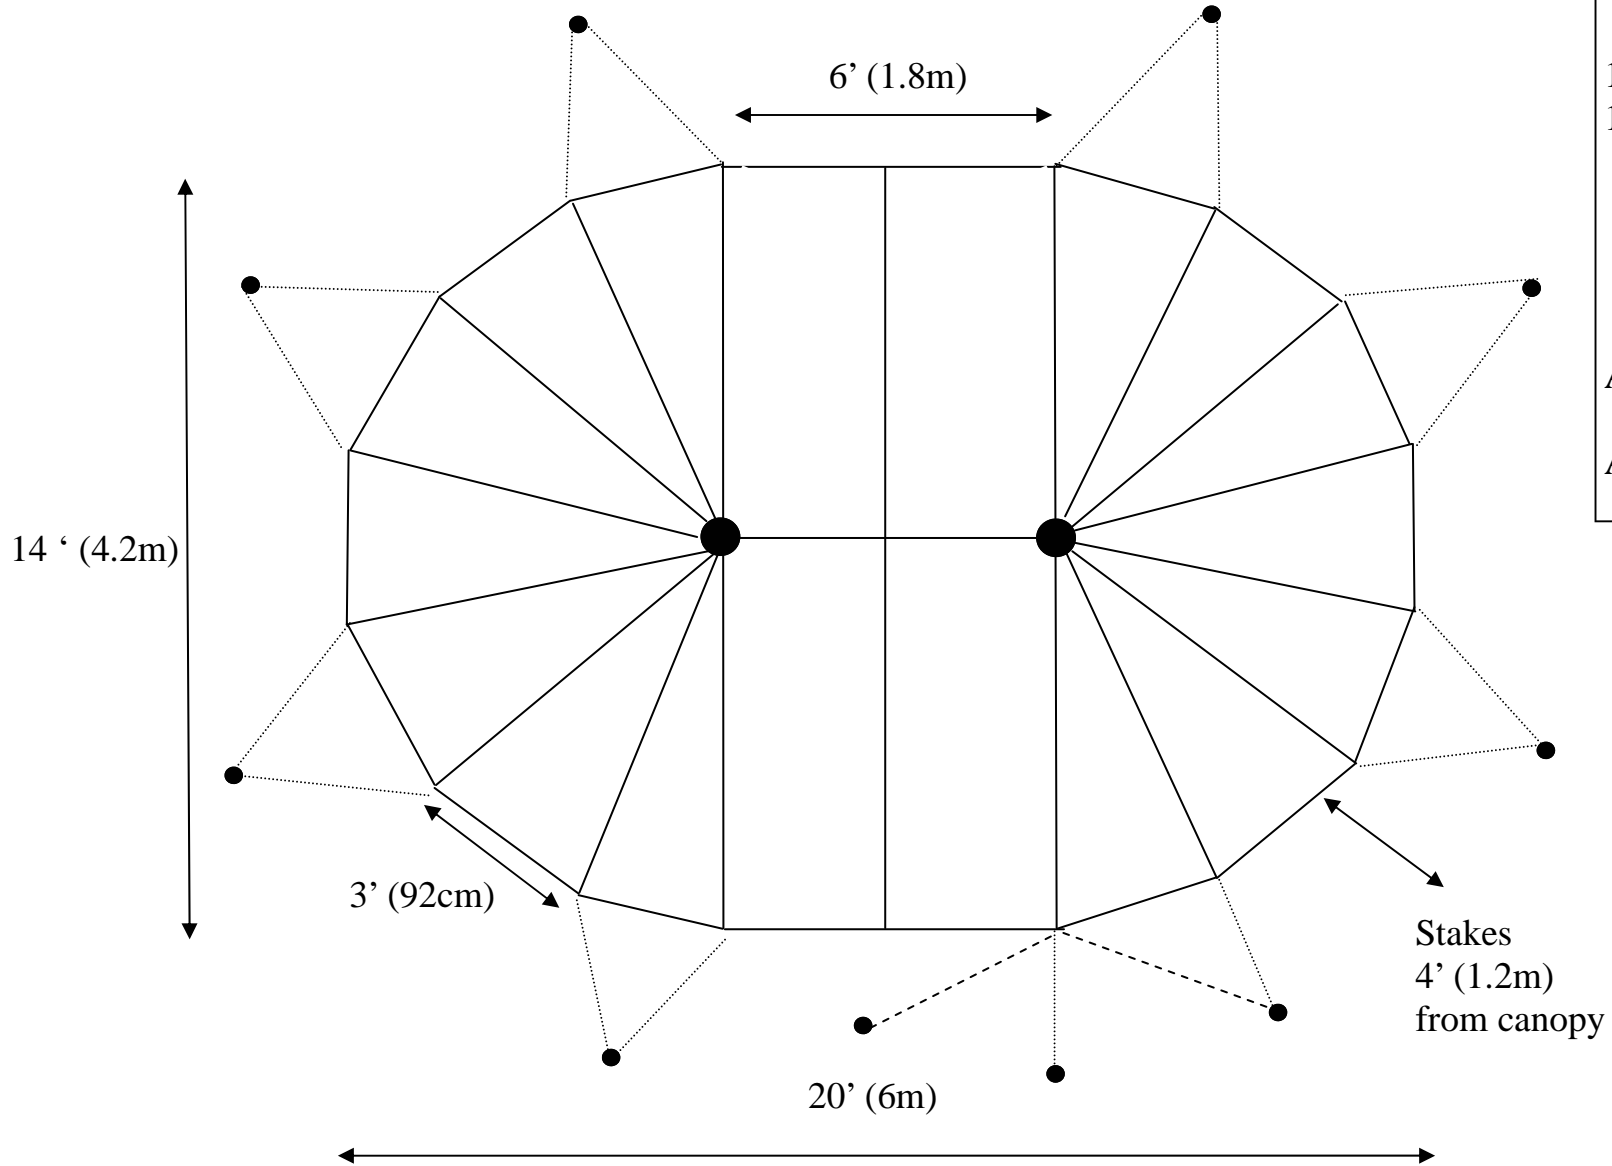

20' x 14' (6m x 4.2m) Tent

Belle Tents

10 stakes

16 of 6' (1.8m) side poles

- Guy ropes
- Stabilizer ropes
- . - . Seam ropes

Area: 235 ft² (21m²)

All sizes approximate