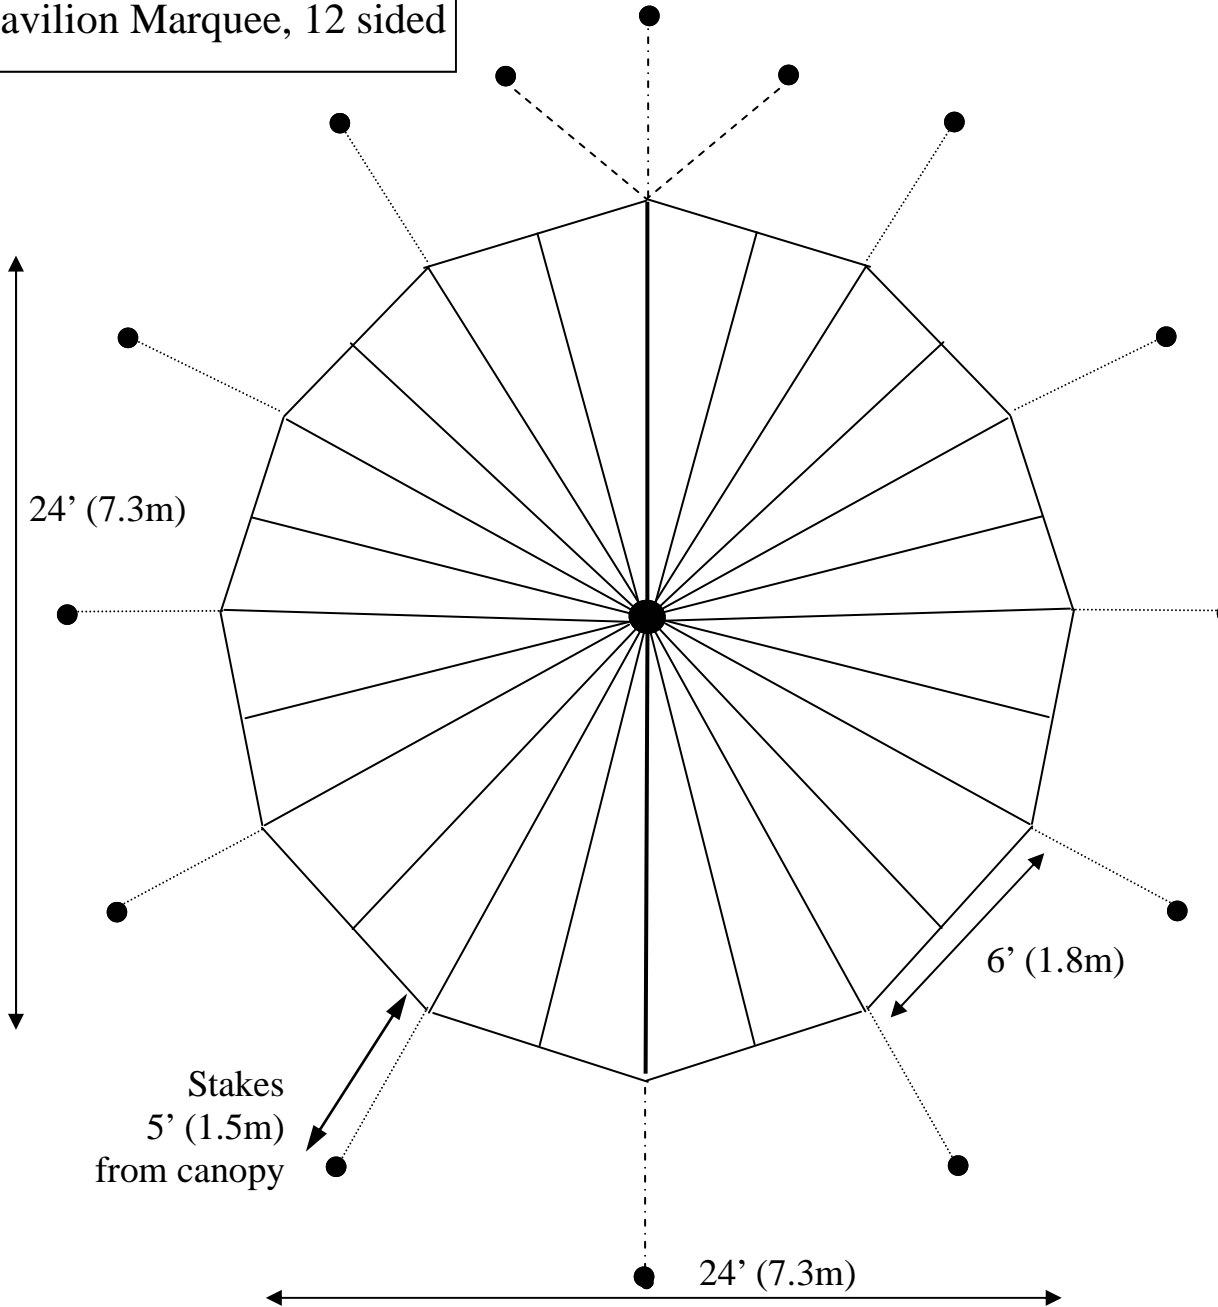

24' (7.3m) diameter Marquee

Belle Tents

14 stakes
24 of 7' (2.1m) side poles

- Lacing seam
- Guy ropes
- Stabilizer ropes
- .-.-.- Seam ropes

Area: 452 ft² (42m²)
Weight: 160Kg

All sizes approximate

24' (7.3m) Pavilion Marquee, 12 sided

Belle Tents

14 stakes
12 of 7' (2.1m) side poles

- Lacing seam
- Guy ropes
- Stabilizer ropes
- Seam ropes

Area: 415 ft² (38.5m²)

All sizes approximate