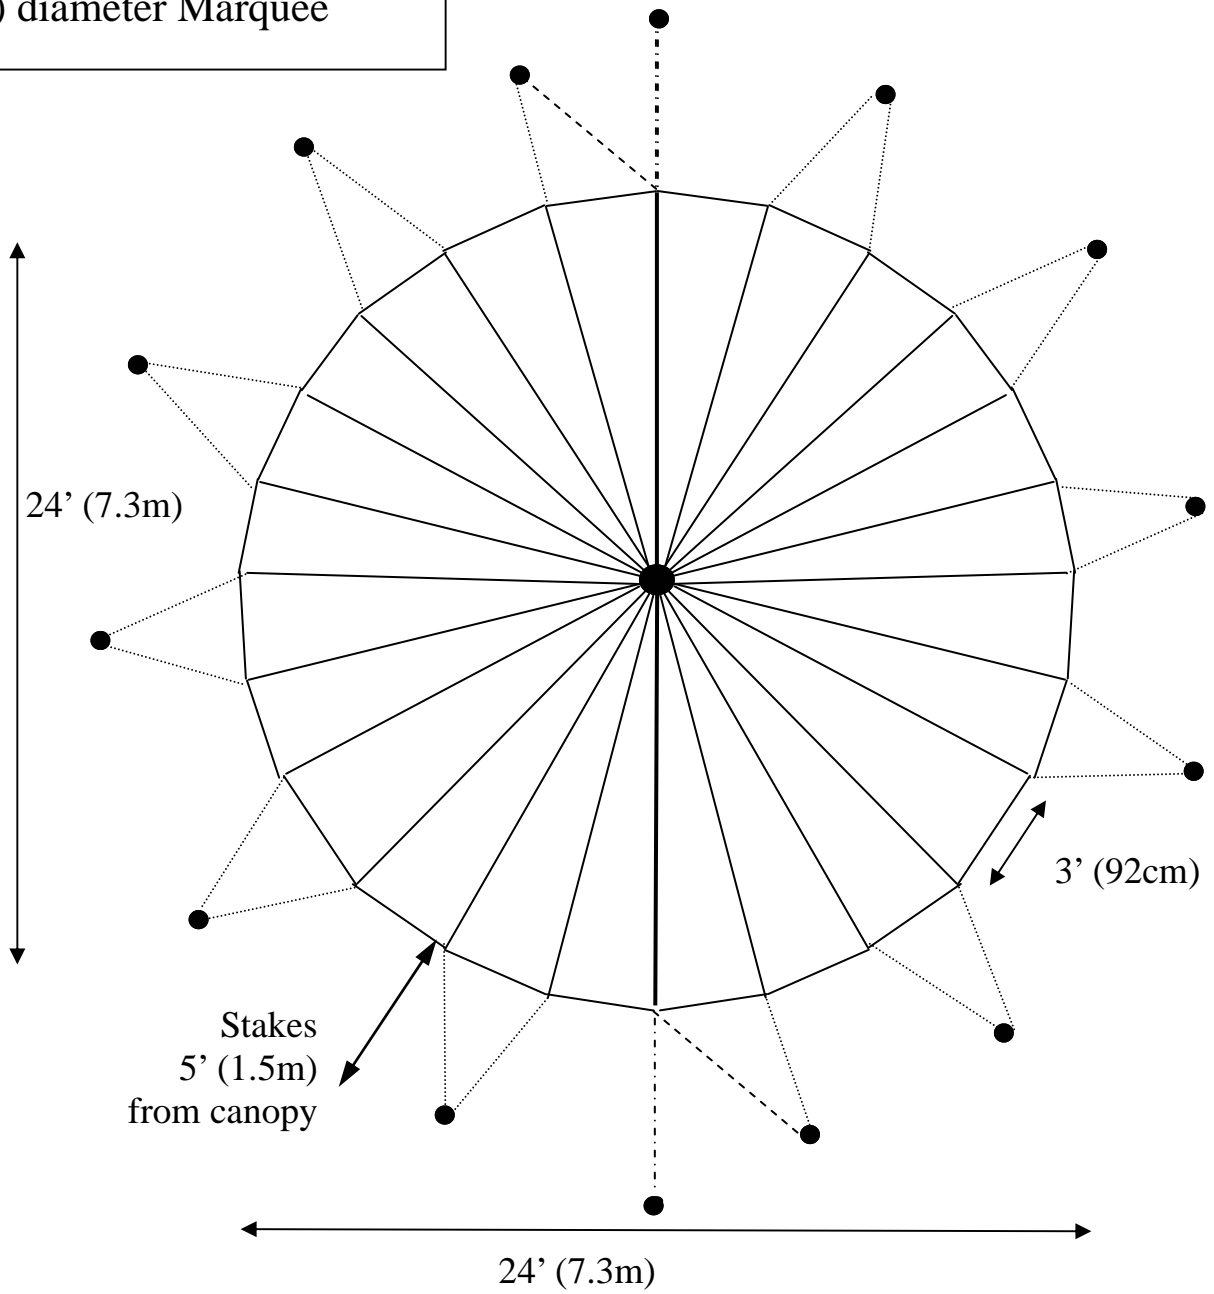

24' (7.3m) diameter Marquee

Belle Tents

14 stakes
24 of 7' (2.1m) side poles

- Lacing seam
- Guy ropes
- Stabilizer ropes
- .-.-.- Seam ropes

Area: 452 ft² (42m²)
Weight: 160Kg

All sizes approximate

24' (7.3m) Pavilion Marquee, 12 sided

Belle Tents

14 stakes
12 of 7' (2.1m) side poles

- Lacing seam
- Guy ropes
- Stabilizer ropes
- Seam ropes

Area: 415 ft² (38.5m²)

All sizes approximate