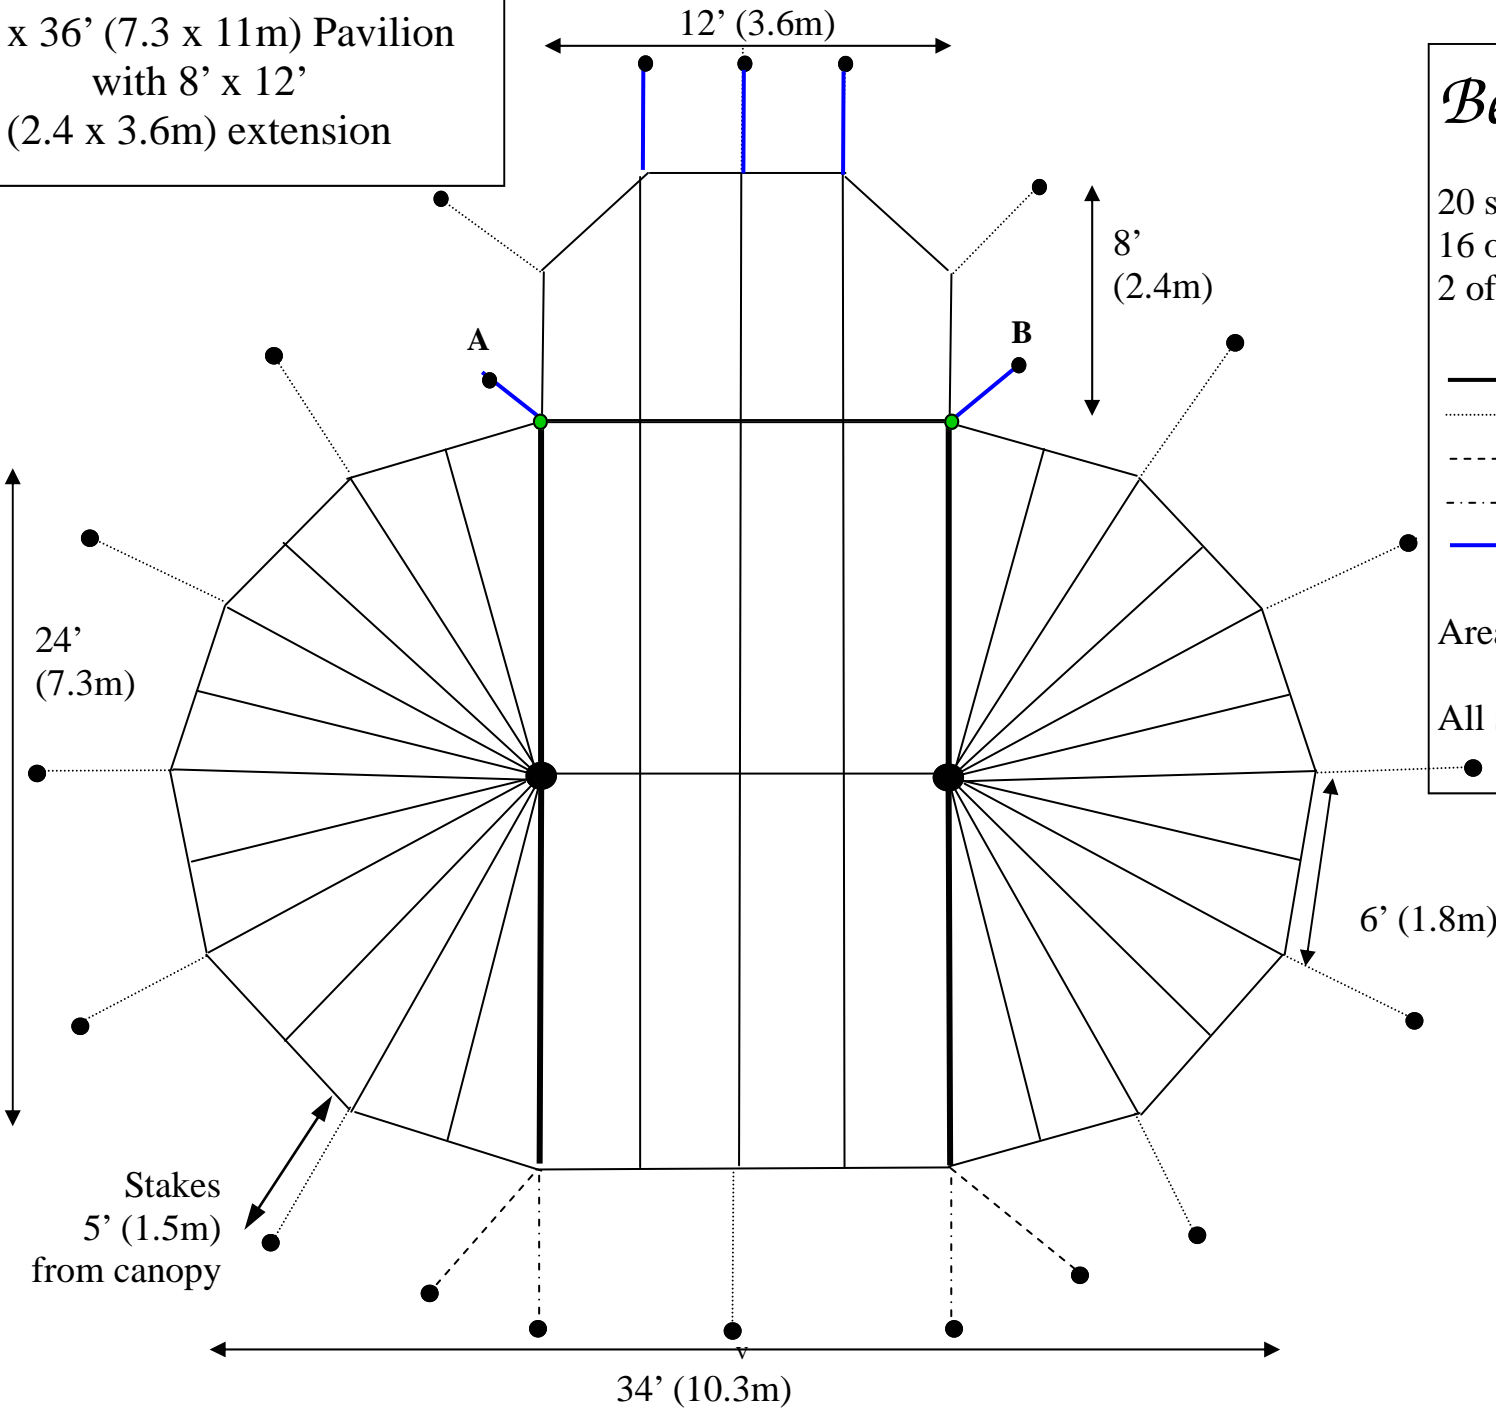

24' x 36' (7.3 x 11m)
 Marquee with 8' x 12'
 (2.4 x 3.6m) extension

Belle Tents

- 22 stakes
- 32 of 7' (2.1m) side poles
- 2 of 7'6" (2.3m) side poles ●
- 2 of 8' (2.45m) side poles ●

- Lacing Seams
- ⋯ Guy ropes
- - - Stabilizer ropes
- · - Seam ropes
- Ratchet Straps

Area: 824 ft² (75.5m²)
 All sizes approximate

24'
(7.3m)

12' (3.6m)

8'
(2.4m)

A

B

3' (92cm)

Stakes
5' (1.5m)
from canopy

34' (10.3m)

24' x 36' (7.3 x 11m) Pavilion
with 8' x 12'
(2.4 x 3.6m) extension

Belle Tents

20 stakes
16 of 7' (2.1m) side poles
2 of 8' (2.45m) side poles ●

- Lacing Seam
- Guy ropes
- Stabilizer ropes
- - - - Seam ropes
- Ratchet Straps

Area: 785 ft² (72.3m²)

All sizes approximate