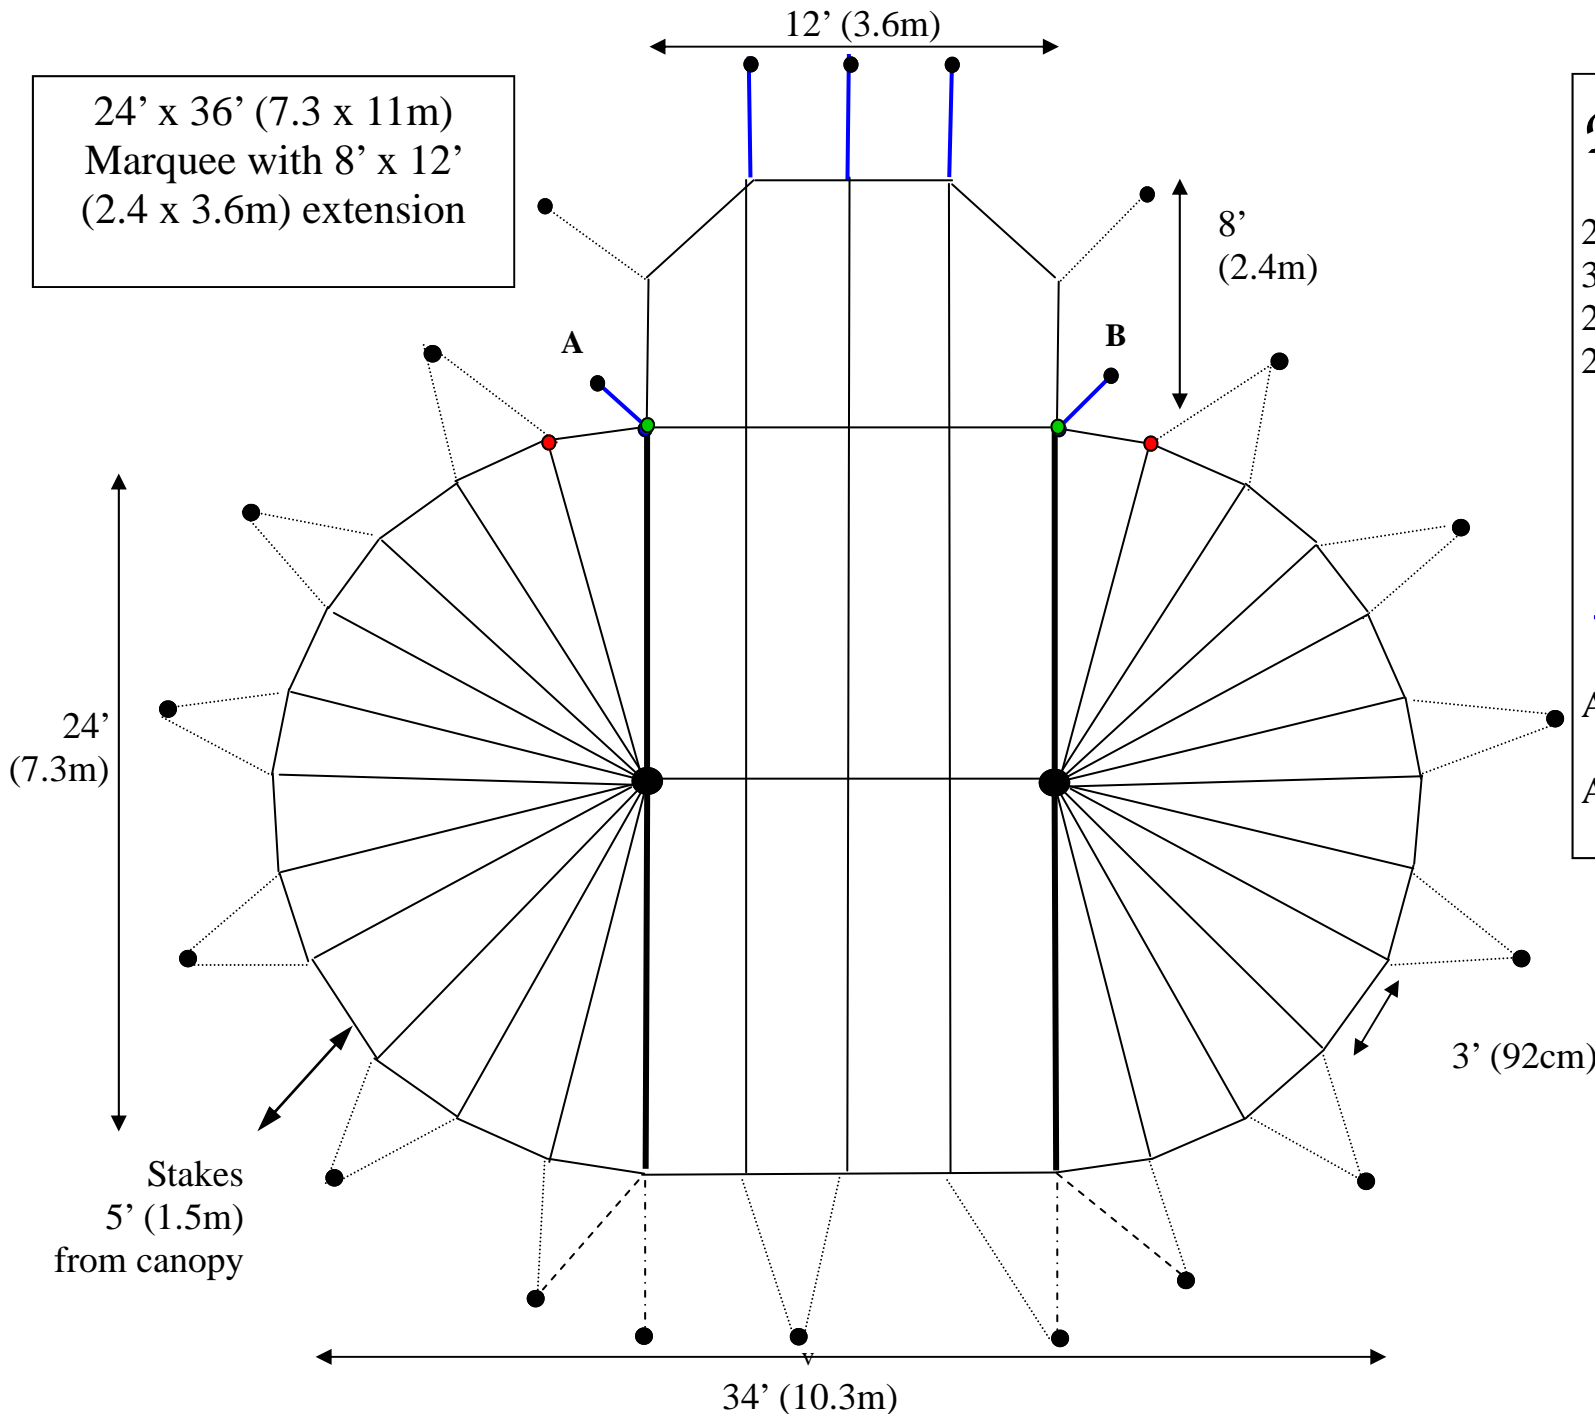

24' x 36' (7.3 x 11m)
 Marquee with 8' x 12'
 (2.4 x 3.6m) extension

Belle Tents

- 22 stakes
- 32 of 7' (2.1m) side poles
- 2 of 7'6" (2.3m) side poles ●
- 2 of 8' (2.45m) side poles ●

- Lacing Seams
- ⋯ Guy ropes
- - - Stabilizer ropes
- · - Seam ropes
- Ratchet Straps

Area: 824 ft² (75.5m²)
 All sizes approximate

24'
(7.3m)

12' (3.6m)

8'
(2.4m)

A

B

3' (92cm)

Stakes
5' (1.5m)
from canopy

34' (10.3m)

24' x 36' (7.3 x 11m) Pavilion
with 8' x 12'
(2.4 x 3.6m) extension

Belle Tents

20 stakes
16 of 7' (2.1m) side poles
2 of 8' (2.45m) side poles ●

- Lacing Seam
- Guy ropes
- Stabilizer ropes
- - - - Seam ropes
- Ratchet Straps

Area: 785 ft² (72.3m²)

All sizes approximate