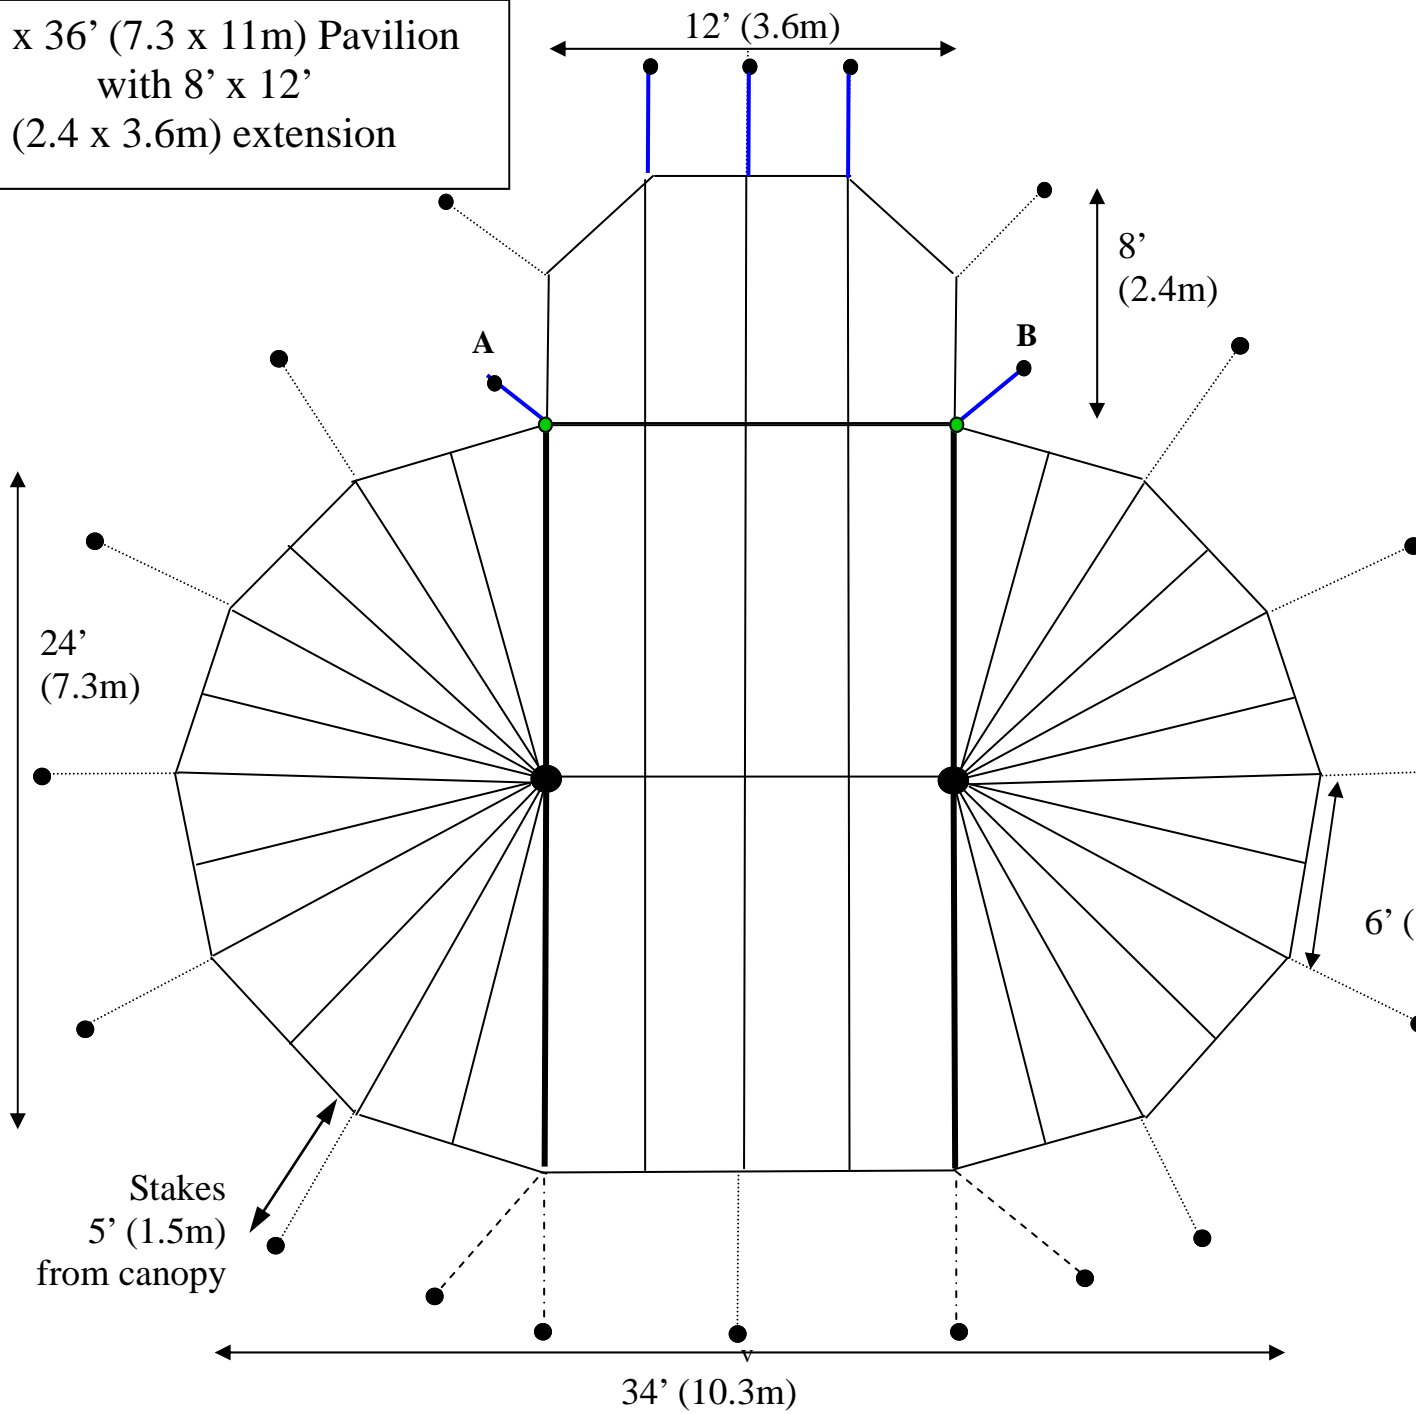

24' x 36' (7.3 x 11m)
 Marquee with 8' x 12'
 (2.4 x 3.6m) extension

Belle Tents

- 22 stakes
- 32 of 7' (2.1m) side poles
- 2 of 7'6" (2.3m) side poles ●
- 2 of 8' (2.45m) side poles ●

- Lacing Seams
- ⋯ Guy ropes
- - - Stabilizer ropes
- · - Seam ropes
- Ratchet Straps

Area: 824 ft² (75.5m²)
 All sizes approximate

24' x 36' (7.3 x 11m) Pavilion
with 8' x 12'
(2.4 x 3.6m) extension

Belle Tents

20 stakes
16 of 7' (2.1m) side poles
2 of 8' (2.45m) side poles ●

- Lacing Seam
- Guy ropes
- - - - Stabilizer ropes
- · - · Seam ropes
- Ratchet Straps

Area: 785 ft² (72.3m²)

All sizes approximate