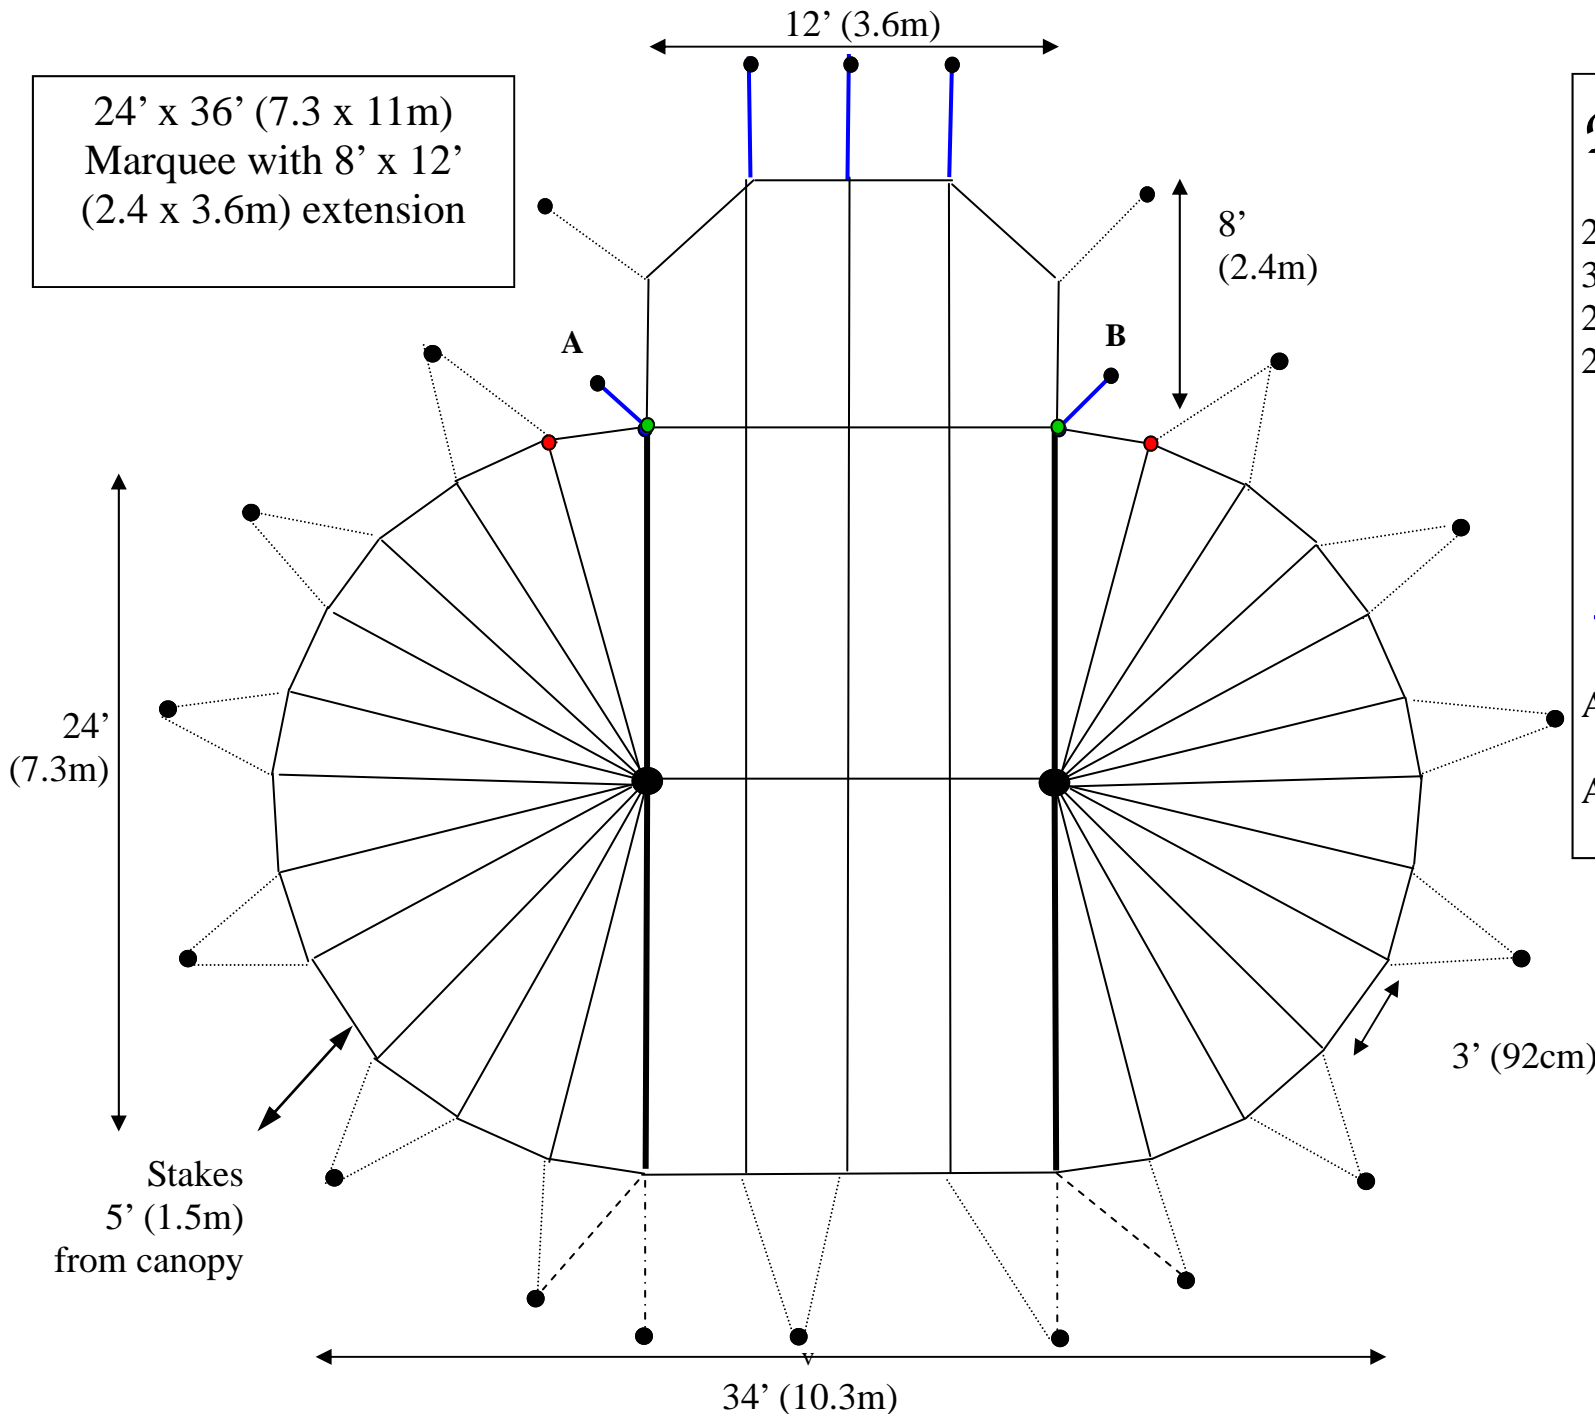

24' x 36' (7.3 x 11m)
 Marquee with 8' x 12'
 (2.4 x 3.6m) extension

Belle Tents

- 22 stakes
- 32 of 7' (2.1m) side poles
- 2 of 7'6" (2.3m) side poles ●
- 2 of 8' (2.45m) side poles ●

- Lacing Seams
- ⋯ Guy ropes
- - - Stabilizer ropes
- · - Seam ropes
- Ratchet Straps

Area: 824 ft² (75.5m²)
 All sizes approximate

24' x 36' (7.3 x 11m) Pavilion
with 8' x 12'
(2.4 x 3.6m) extension

Belle Tents

20 stakes
16 of 7' (2.1m) side poles
2 of 8' (2.45m) side poles ●

- Lacing Seam
- Guy ropes
- - - - Stabilizer ropes
- · - · Seam ropes
- Ratchet Straps

Area: 785 ft² (72.3m²)

All sizes approximate