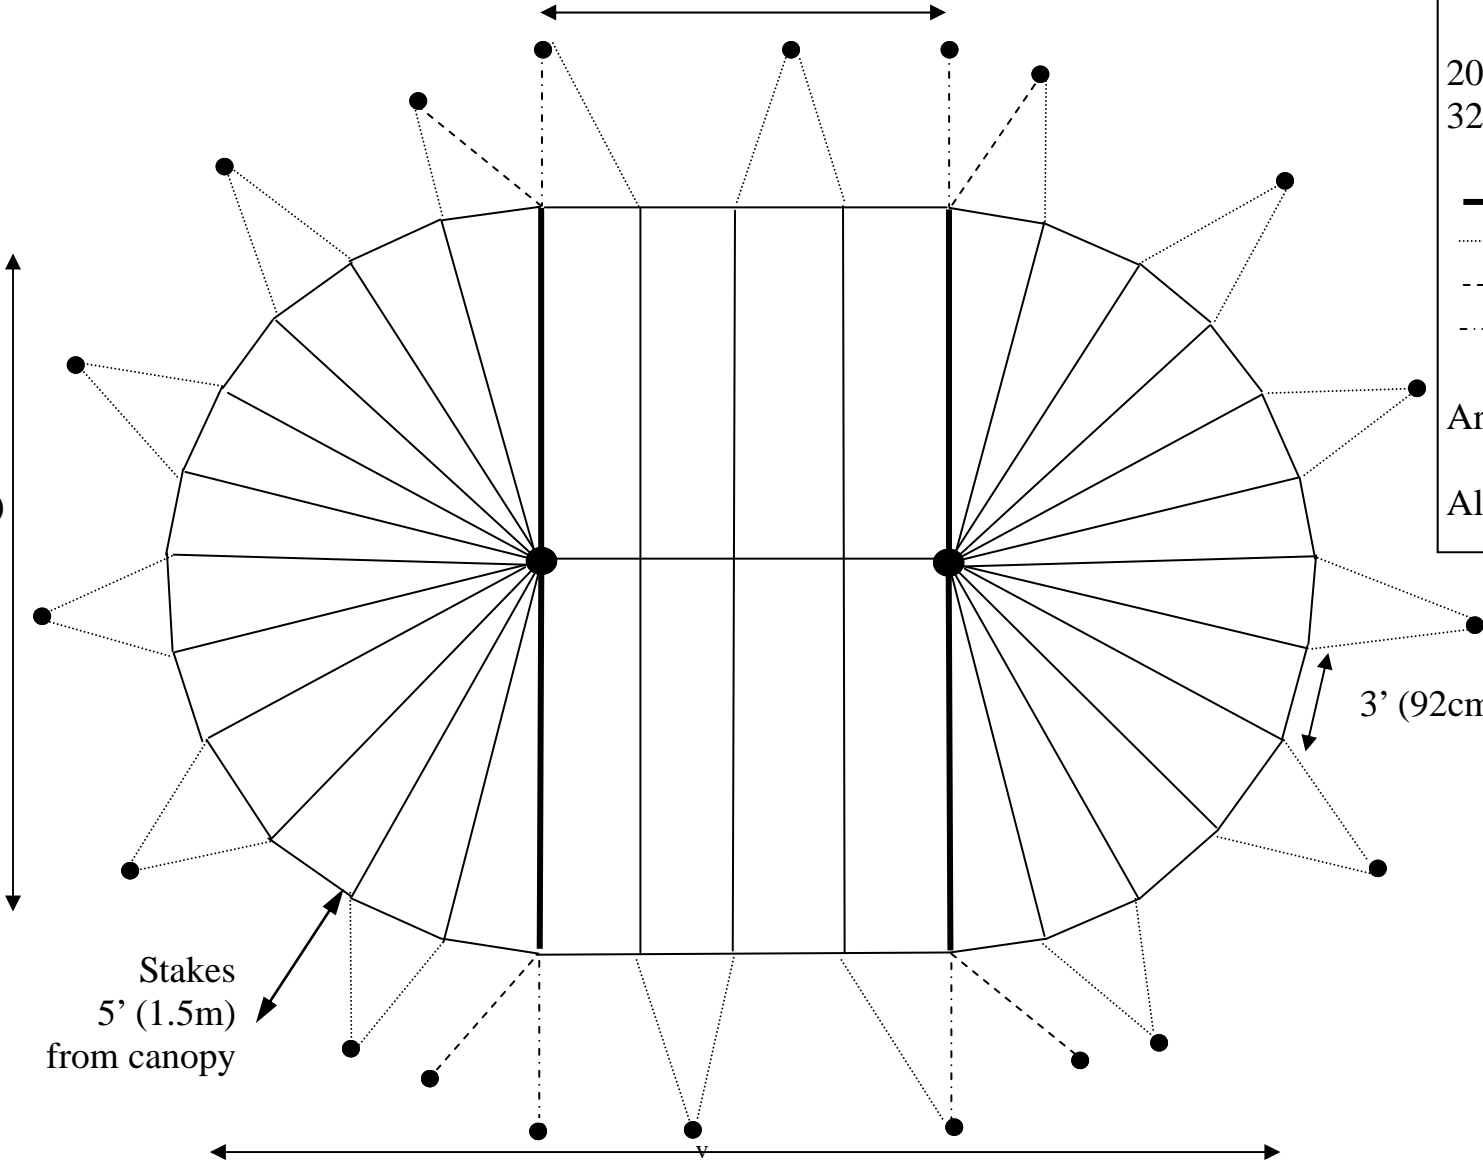

24' x 36' (7.3 x 11m) Marquee

12' (3.6m)

Belle Tents

20 stakes
32 of 7' (2.1m) side poles

- Lacing seams
- Guy ropes
- - - Stabilizer ropes
- · - Seam ropes

Area: 740 ft² (68m²)

All sizes approximate

24' (7.3m)

3' (92cm)

Stakes
5' (1.5m)
from canopy

36' (11m)

24' x 36' (7.3 x 11m) Pavilion marquee

Belle Tents

20 stakes
16 of 7' (2.1m) side poles

— Lacing Seam
⋯ Guy ropes
- - - Stabilizer ropes
- · - · Seam ropes

Area: 703 ft² (64.8m²)

All sizes approximate