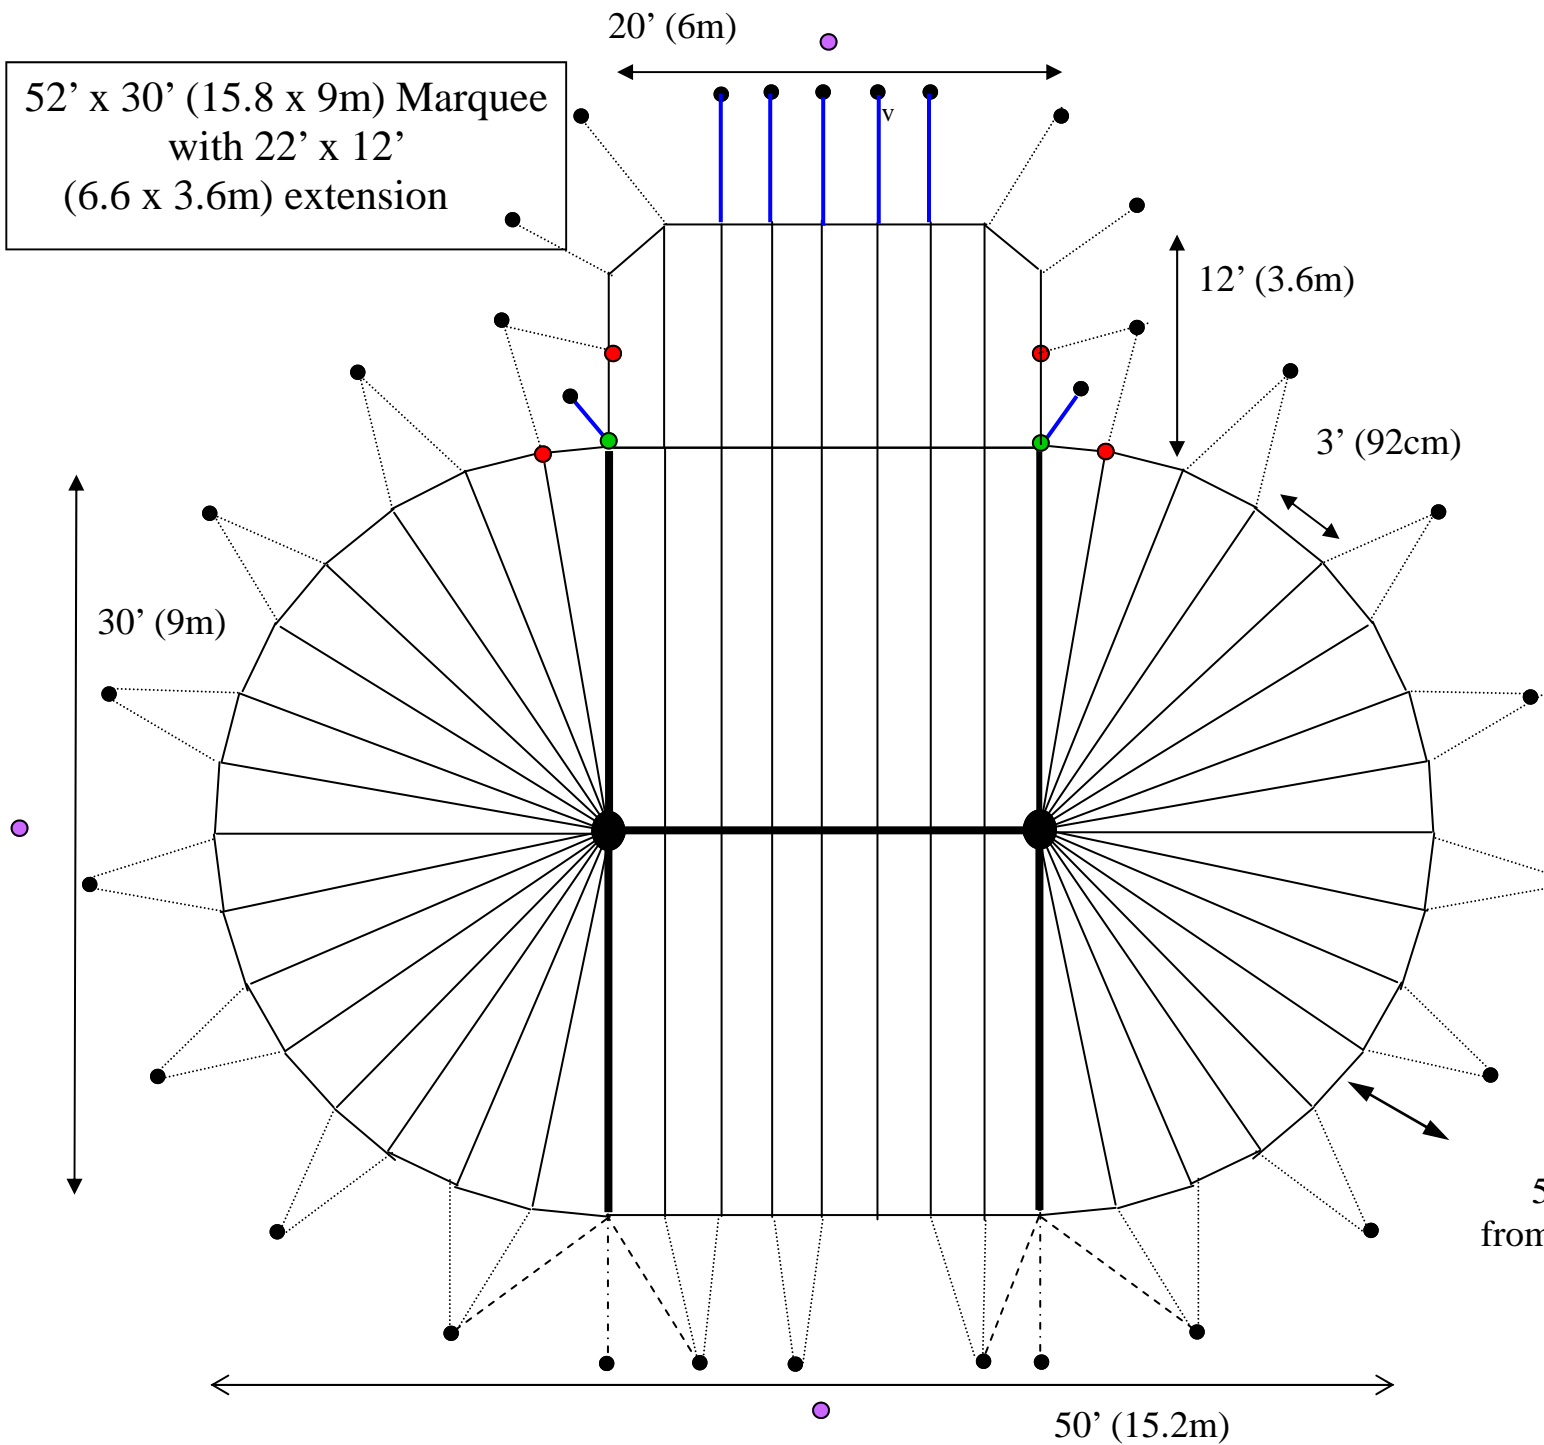

52' x 30' (15.8 x 9m) Marquee  
with 22' x 12'  
(6.6 x 3.6m) extension

### Belle Tents

32 stakes  
4 Stay Stakes

48 of 7' (2.1m) side poles  
4 of 7'6" (2.3m) side poles  
2 of 8' (2.45m) side poles

— Lacing Seam  
- - - Guy ropes  
- - - Stabilizer ropes  
- - - Seam ropes  
— Ratchet Straps

Area: 1,638 ft<sup>2</sup> (155m<sup>2</sup>)

All sizes approximate

Stakes  
5' (1.5m)  
from canopy

74' x 30' (22.5 x 9m) Marquee  
with 22' x 12' (6.6 x 3.6m) extension

Area: 2,1700 ft<sup>2</sup> (204m<sup>2</sup>)

All sizes approximate