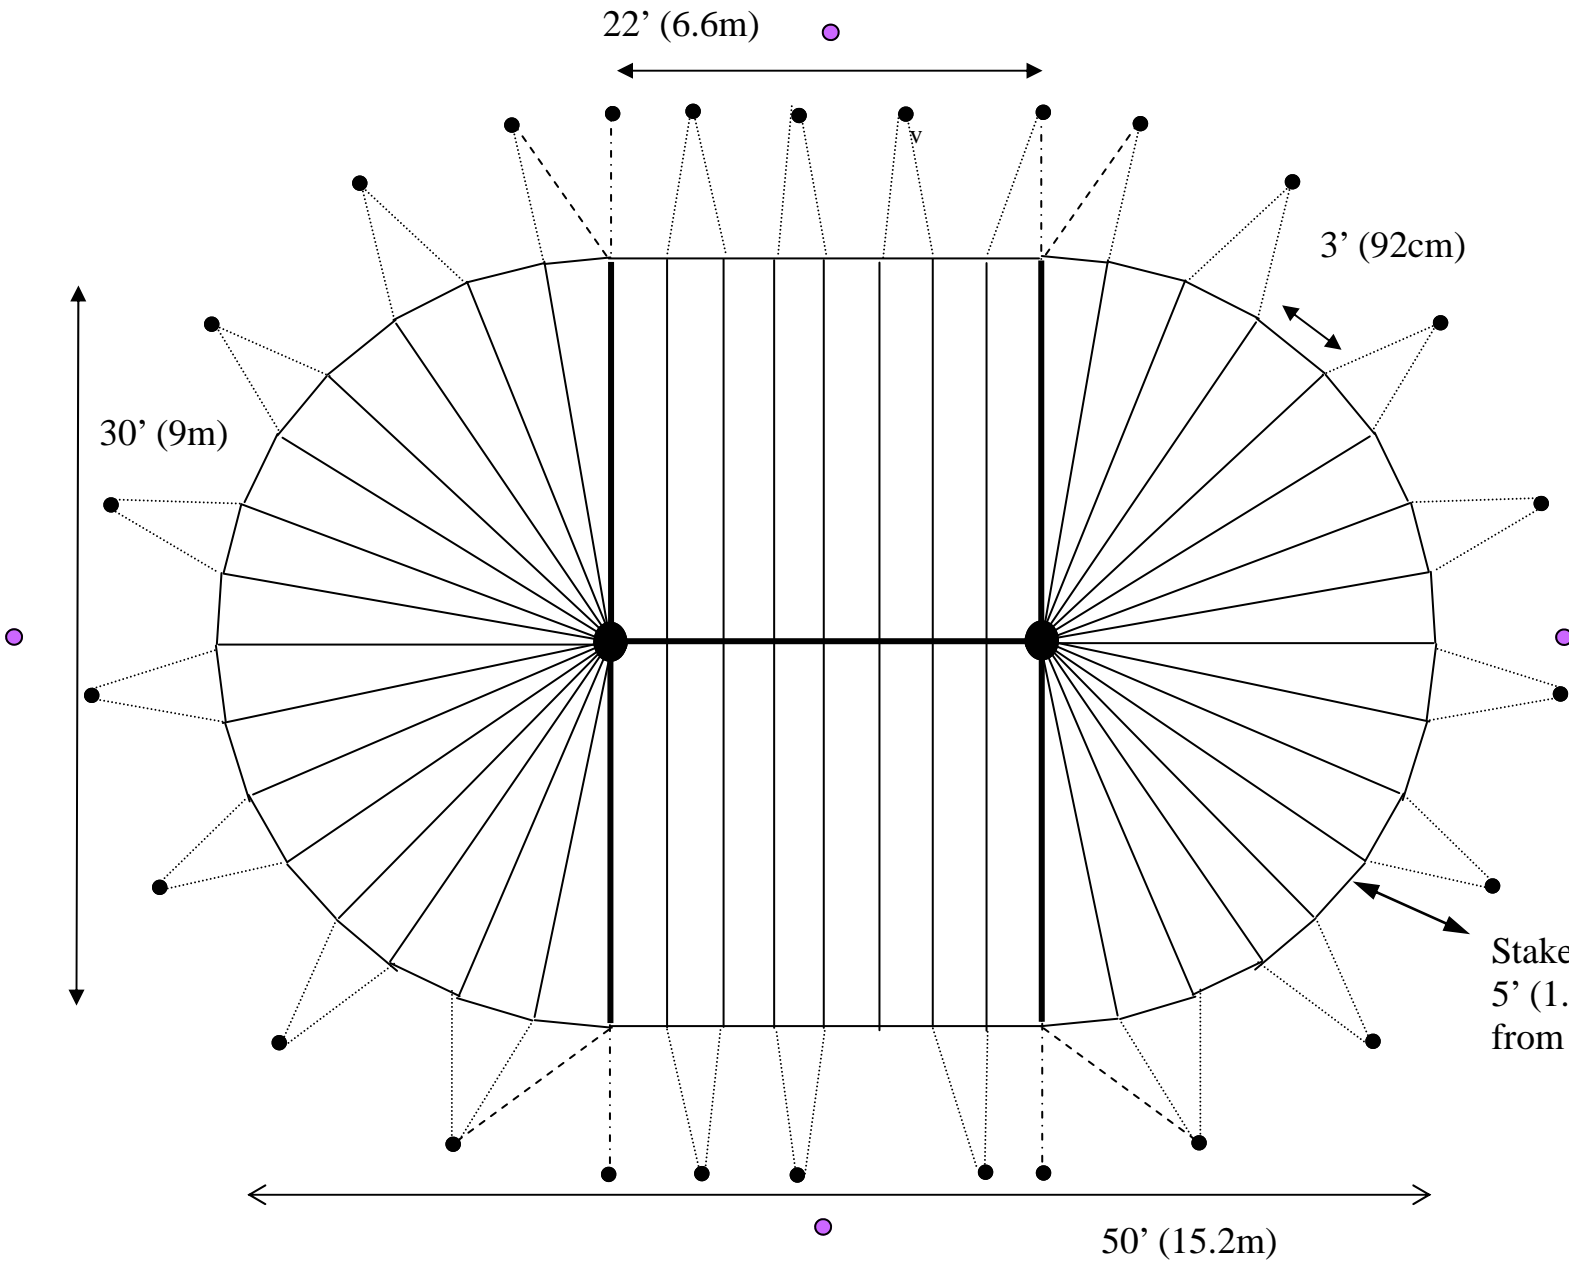

52' x 30' (15.8 x 9m) Marquee

Belle Tents

26 stakes
4 stay stakes ●

48 of 7' (2.1m) side poles

- Lacing seams
- Guy ropes
- Stabilizer ropes
- · - · - Seam ropes

Area: 1,150 ft² (110m²)

All sizes approximate

Stakes
5' (1.5m)
from canopy