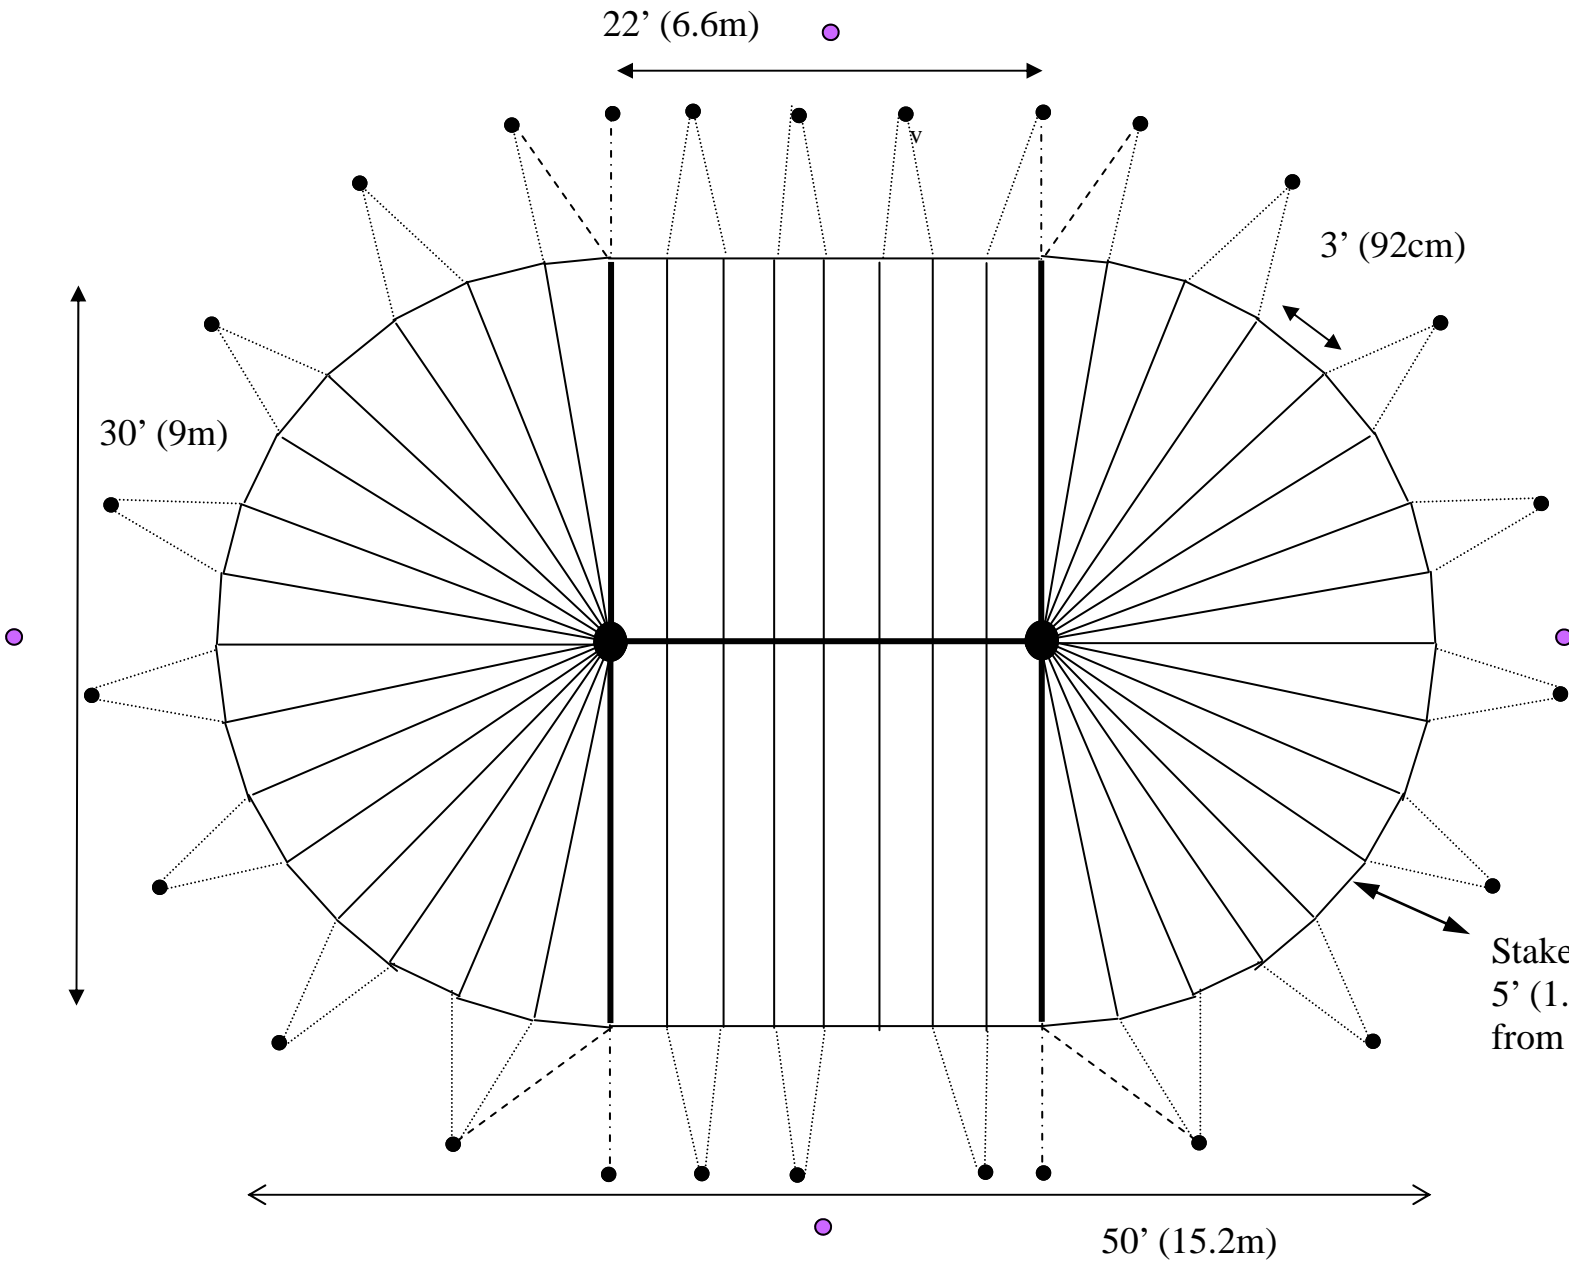

52' x 30' (15.8 x 9m) Marquee

Belle Tents

26 stakes
4 stay stakes

48 of 7' (2.1m) side poles

- Lacing seams
- Guy ropes
- Stabilizer ropes
- - - - - Seam ropes

Area: 1,150 ft² (110m²)

All sizes approximate

Stakes
5' (1.5m)
from canopy