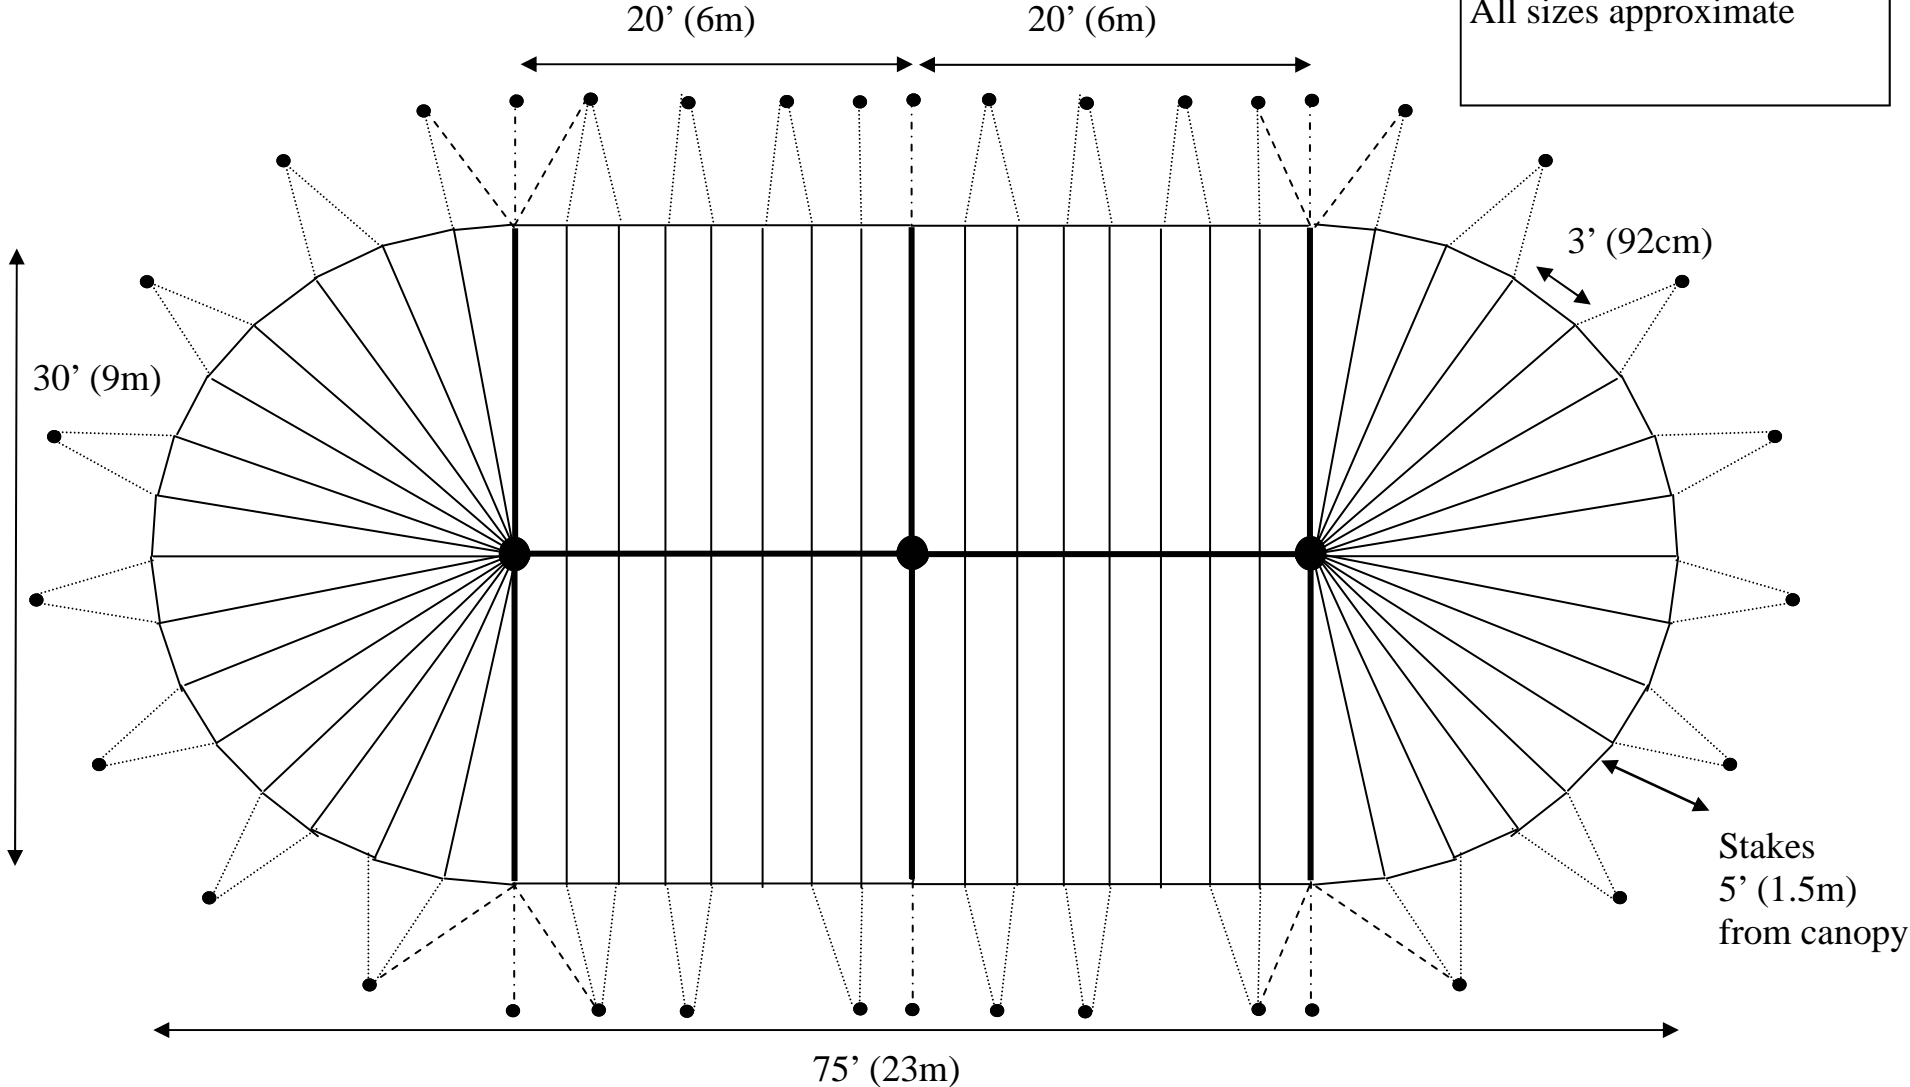

74' x 30' (22.5 x 9m) Marquee

Belle Tents

- Lacing seam
- Guy ropes
- - - Stabilizer ropes
- · - Seam ropes

38 stakes .
64 of 7' (2.1m) side poles
Area: 1,950 ft² (184m²)
All sizes approximate

96' x 30' (29 x 9m) Marquee
with a 22' x 12' (6.6 x 3.6m) extension

Belle Tents

- Lacing seam
- ⋯ Guy ropes
- - - Stabilizer ropes
- · - Seam ropes
- Ratchet Straps

- 50 Stakes
- 8 Stay Stakes ●
 - 80 of 7' (2.1m) side poles ●
 - 4 of 7'6" (2.3m) side poles ●
 - 2 of 8' (2.45m) side poles ●
- All sizes approximate